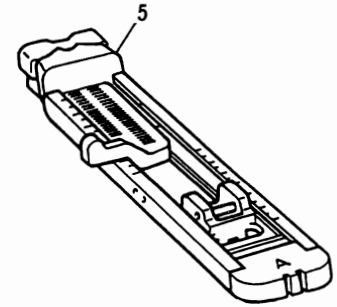

(9) ACCESSORY

Ref. No.	Parts No.	Parts Name	Ref. No.	Parts No.	Parts Name	Ref. No.	Parts No.	Parts Name
1	X51162001	Overlock stitch foot						
2	103561002	Zipper foot						
3	X56409001	Blind stitch foot						
4	X51804001	Stitch foot						
5	129881001	Button hole foot						
6	X53840201	Transparebcy presser foot						
7	136492101	Bobbin						
8	X54243001	Seam ripper						
9	X53666001	Screw driver						
10	132680001	Needle set