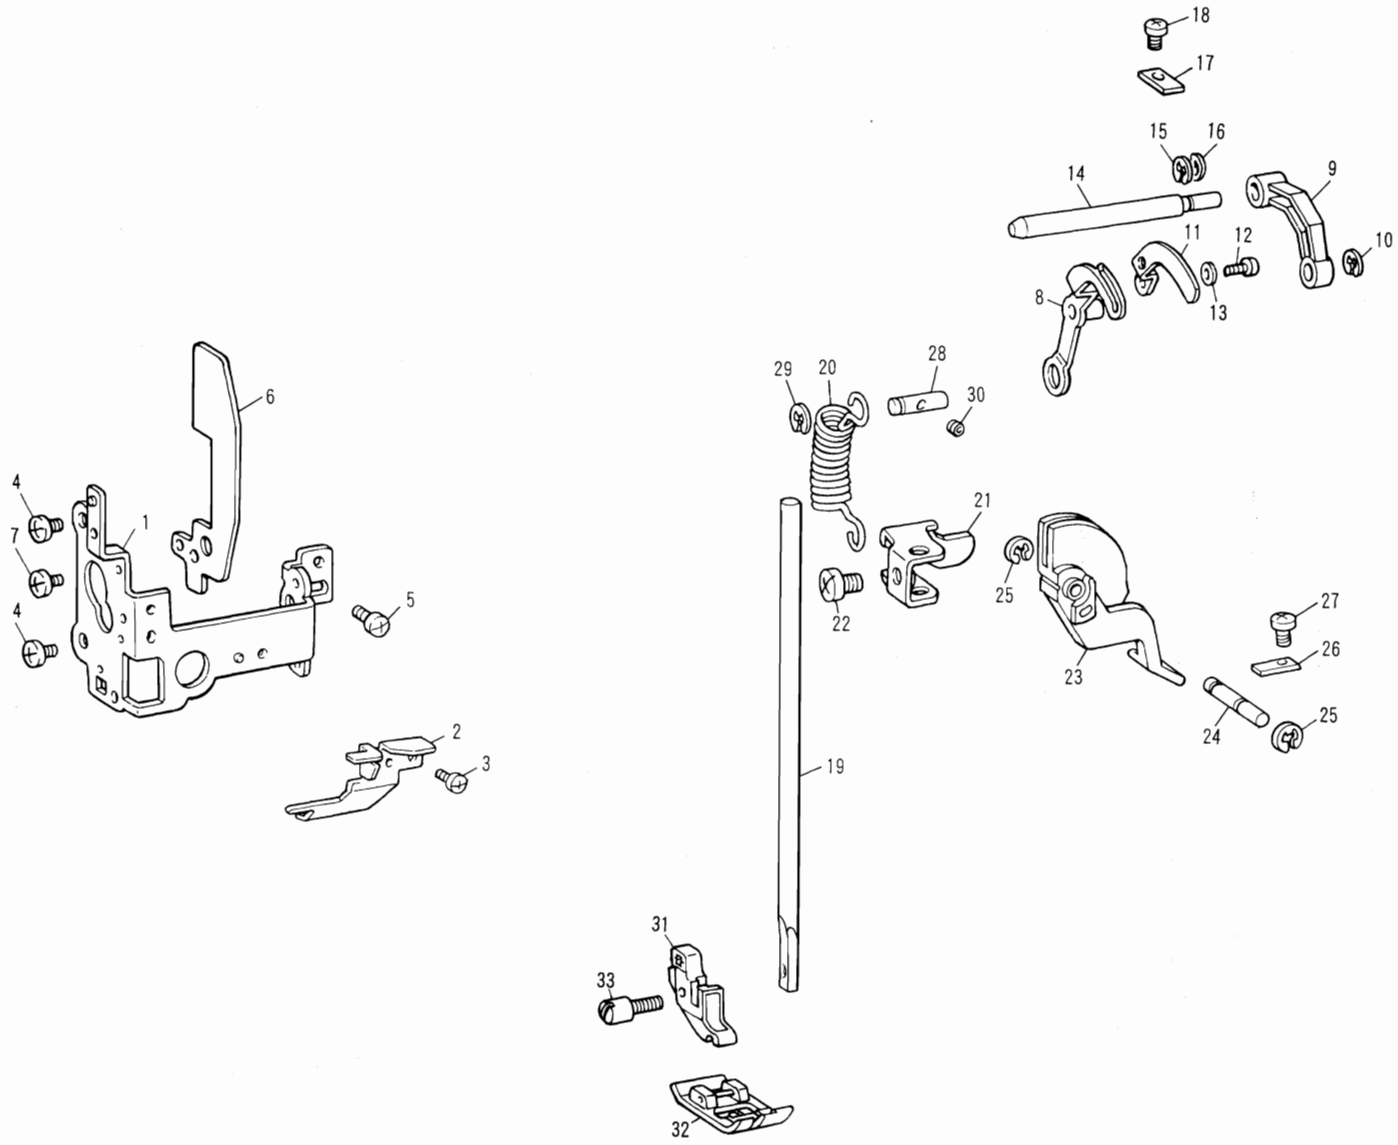

(4) FEED MECHANISM

Ref. No.	Parts No.	Parts Name	Ref. No.	Parts No.	Parts Name	Ref. No.	Parts No.	Parts Name
1	X56055050	Horizontal feed arm, A	35	X56081051	Feed pulse motor gear	69	X59720000	Drop lever
2	X56056051	Stud shaft	36	X56082000	F shutter	70	X59721001	Drop lever
3	137760050	Vertical feed roller	37	060300416	Screw	71	048040346	Stop ring
4	014400432	Screw	38	014400432	Screw	72	X58382001	Feed unit assembly
5	014400432	Screw	39	414959001	Wire clip			
6	137762051	Feed bar guide shaft	40	837738001	Stopper			
7	137763051	Spring	41	X56083001	Sensor board assembly			
8	X53778050	Feed bar	42	052300606	Screw			
9	X53779001	Feed bar plate	43	X56086001	F gear stopper			
10	060300616	Screw	44	060400416	Screw			
11	X57741001	Feed dog	45	048060346	Stop ring			
12	X53017001	Screw	46	X56413000	Horizontal feed arm, C			
13	X56059000	Horizontal feed arm, B	47	X56054001	Spring			
14	X56060151	Horizontal feed arm shaft	48	060400416	Screw			
15	048040346	Stop ring	49	X56097001	Side feed link plate			
16	137842151	Collar	50	X56099001	Connecting plate			
17	014400432	Screw	51	X56100000	Collar			
18	137713000	Washer	52	052300606	Screw			
19	X56061151	Horizontal feed shaft	53	060400816	Screw			
20	137775001	Side cutter lever arm	54	X56057001	Spring			
21	048060346	Stop ring	55	X50532001	Presser plate			
22	X51383000	Washer	56	060400816	Screw			
23	048060346	Stop ring	57	X56071050	Vertical feed arm			
24	137768151	Collar	58	137935051	Roller shaft			
25	014400432	Screw	59	137760050	Roller			
26	X56062001	F gear	60	048030346	Stop ring			
27	060300616	Screw	61	137999000	Washer			
28	X56064001	F-S gear	62	014400632	Screw			
29	X56129001	Collar	63	048040346	Stop ring			
30	X56065001	Spring	64	X56072151	Vertical feed arm shaft			
31	X56079001	Feed pulse motor holder	65	048030346	Stop ring			
32	Z25451001	Feed pulse motor	66	X56073001	Stop plate			
33	052400805	Screw	67	060400816	Screw			
34	060400816	Screw	68	X59718001	Drop lever assembly