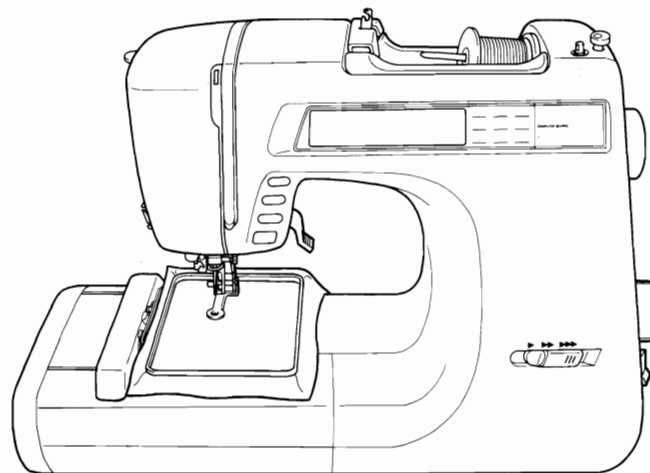

**Parts Catalogue For
Computerized Sewing Machine
MODEL 895
PC7500
ESi2**

Parts Catalogue For Computerized Sewing Machine

CONTENTS

Ref. No.	Page	Title
1	2-3	Principal parts
2	4-5	Upper shaft and Needle bar
3	6-7	Thread take-up lever and Presser bar
4	8-9	Feed mechanism
5	10-11	Side feed and Thread cutting
6	12-13	Lower shaft and Rotary hook
7	14-15	Zigzag mechanism, Bobbin winder and Thread guide
8	16-17	Lamp, Main PC board assembly and Motor unit
9	18-19	Accessory
10	20-21	Embroidery unit