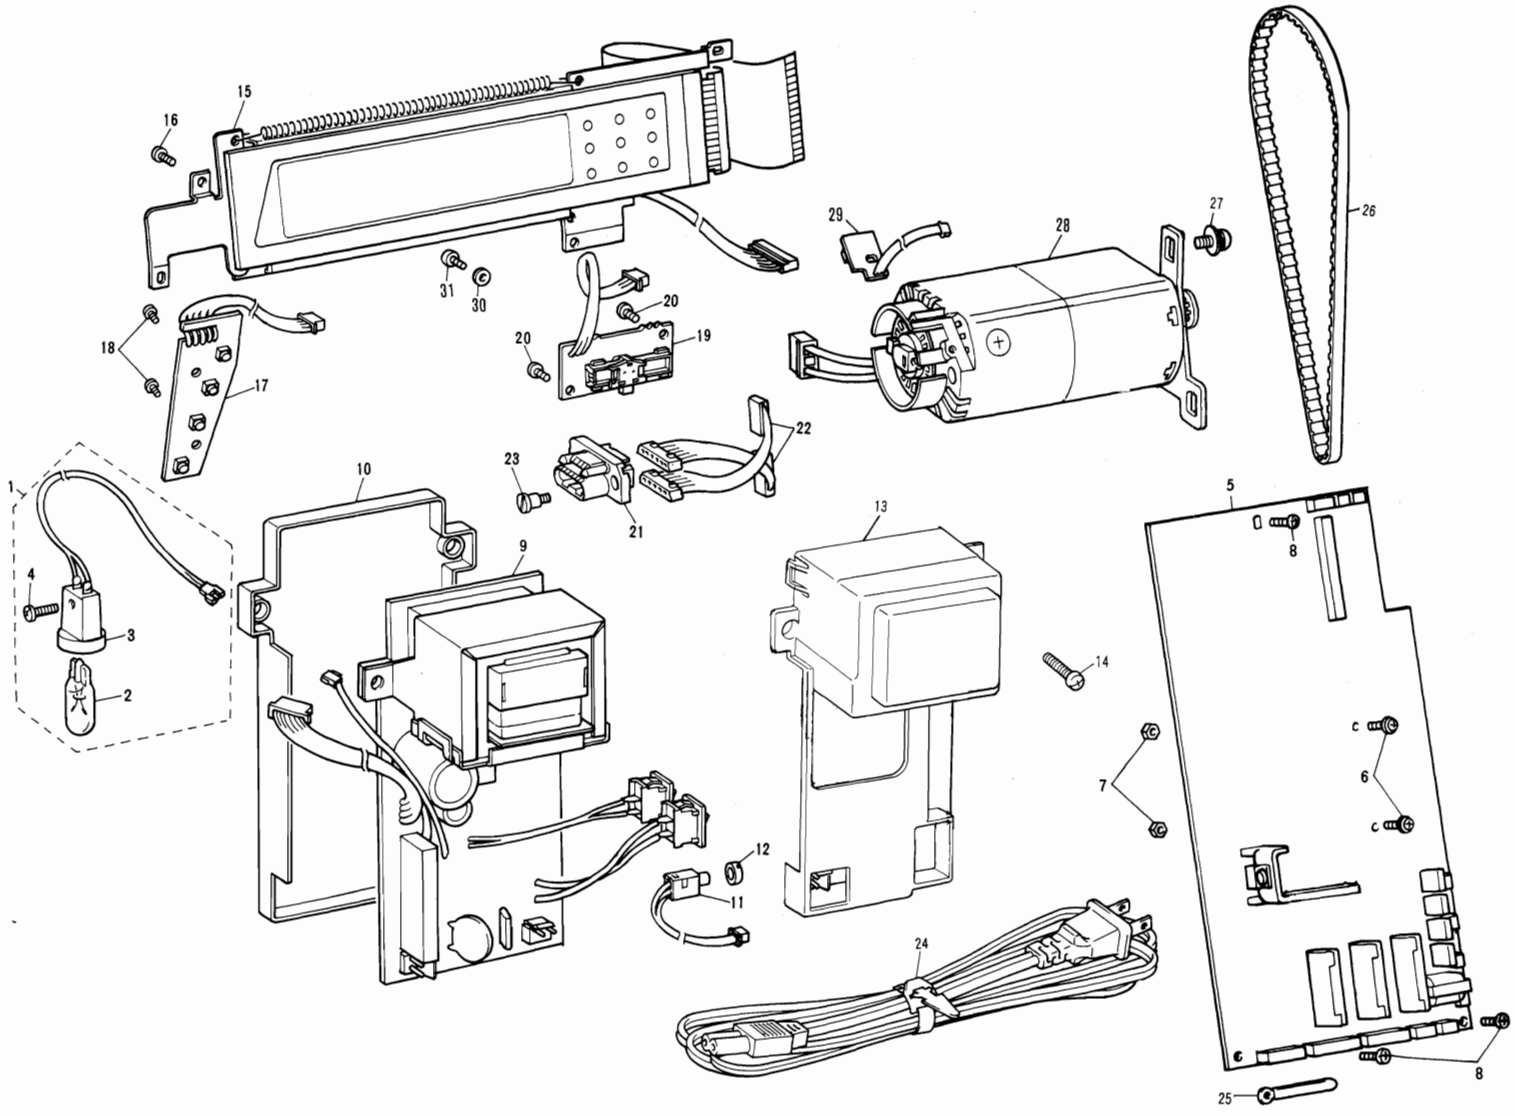

(9) ACCESSORY

Ref. No.	Parts No.	Parts Name	Ref. No.	Parts No.	Parts Name	Ref. No.	Parts No.	Parts Name
1	X51162001	Overlock stitch foot						
2	103561002	Zipper foot						
3	X56409001	Blind stitch foot						
4	X51804001	Stitch foot						
5	129881001	Button hole foot						
6	X53840201	Transparebcy presser foot						
7	136492101	Bobbin						
8	X54243001	Seam ripper						
9	X53666001	Screw driver						
10	132680001	Needle set