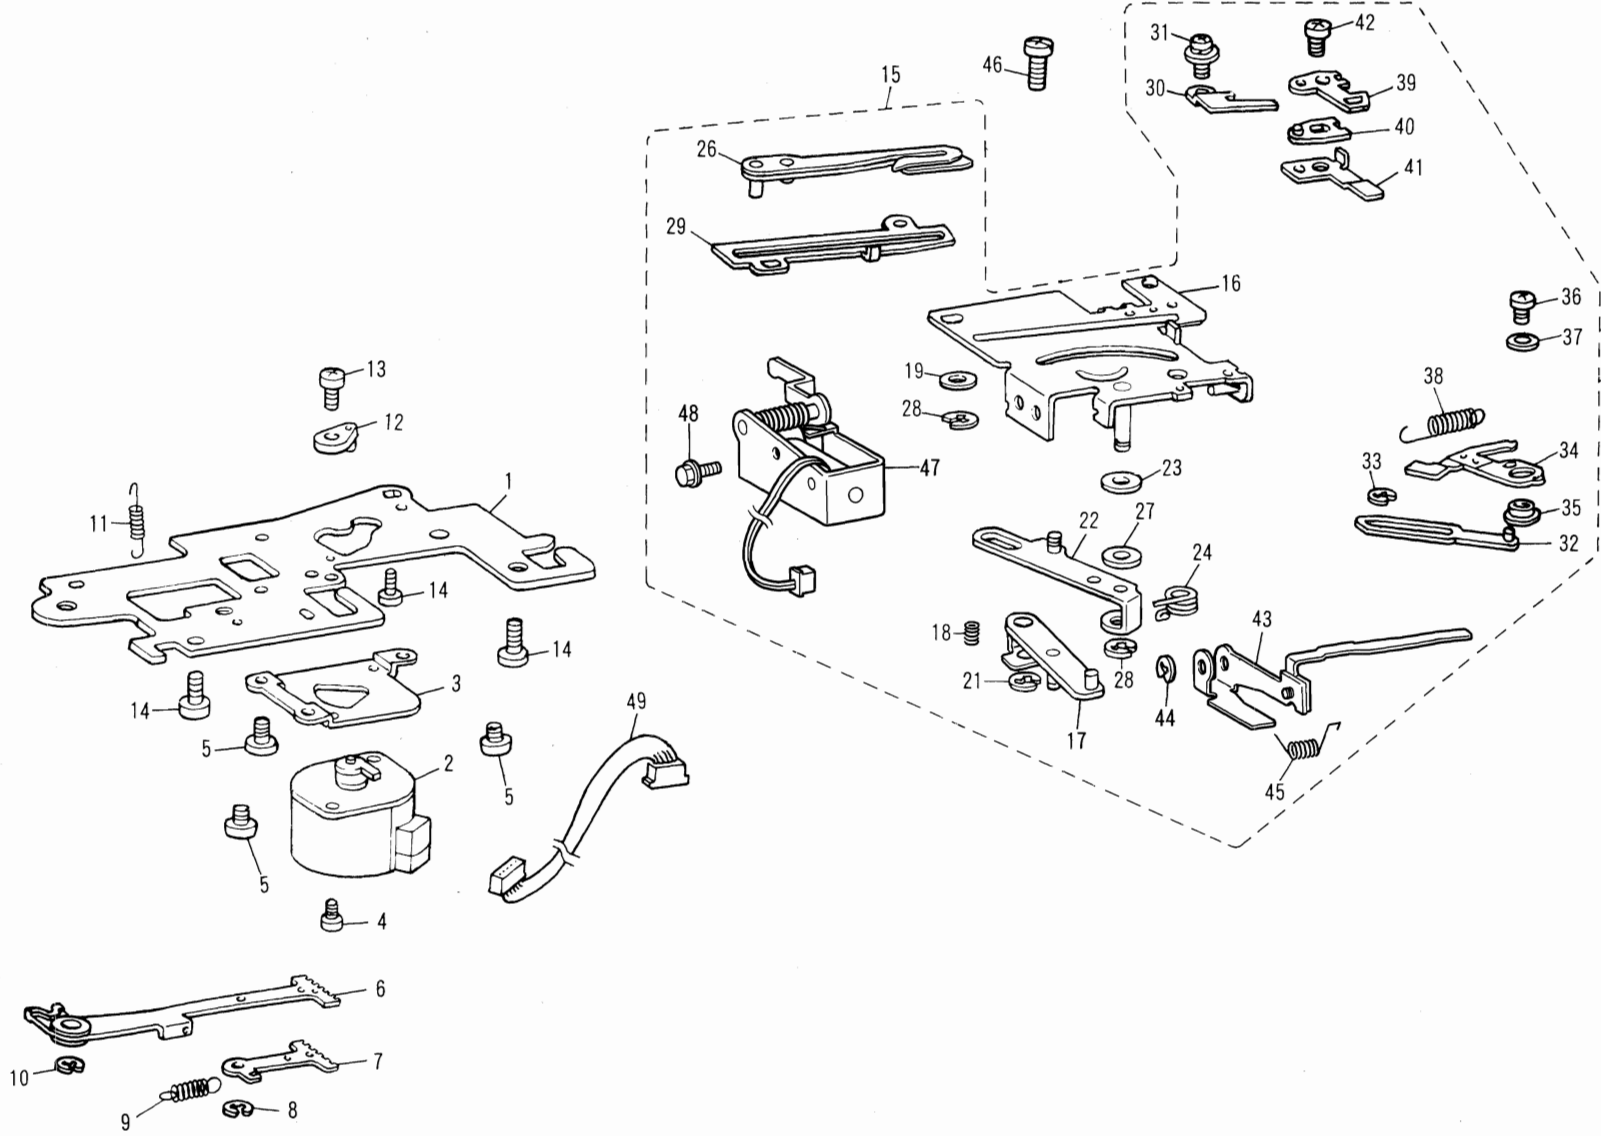

(6) LOWER SHAFT AND ROTARY HOOK

Ref. No.	Parts No.	Parts Name	Ref. No.	Parts No.	Parts Name	Ref. No.	Parts No.	Parts Name
1	X58955001	Lower shaft assembly						
2	X54780151	Bushing presser						
3	060400816	Screw						
4	X50749001	Lower shaft supporting plate						
5	060400816	Screw						
6	X52753001	Lower shaft gear						
7	X58887000	Thread cutting cam						
8	X56160001	Outer rotary hook assembly						
9	X53553101	Inner rotary hook bracket assembly						
10	060400616	Screw						
11	X57177201	Inner rotary hook assembly						
12	137804101	Outer rotary hook shaft						
13	137805001	Washer						
14	137976001	Washer						
15	014400632	Screw						
16	136492101	Bobbin						
17	X56168001	Photo diode assembly						
18	060400616	Screw						
19	X56067000	SC switch holder						
20	X56068001	SC switch assembly						
21	X56175001	Photo transistor assembly						
22	052300606	Screw						
23	060400816	Screw