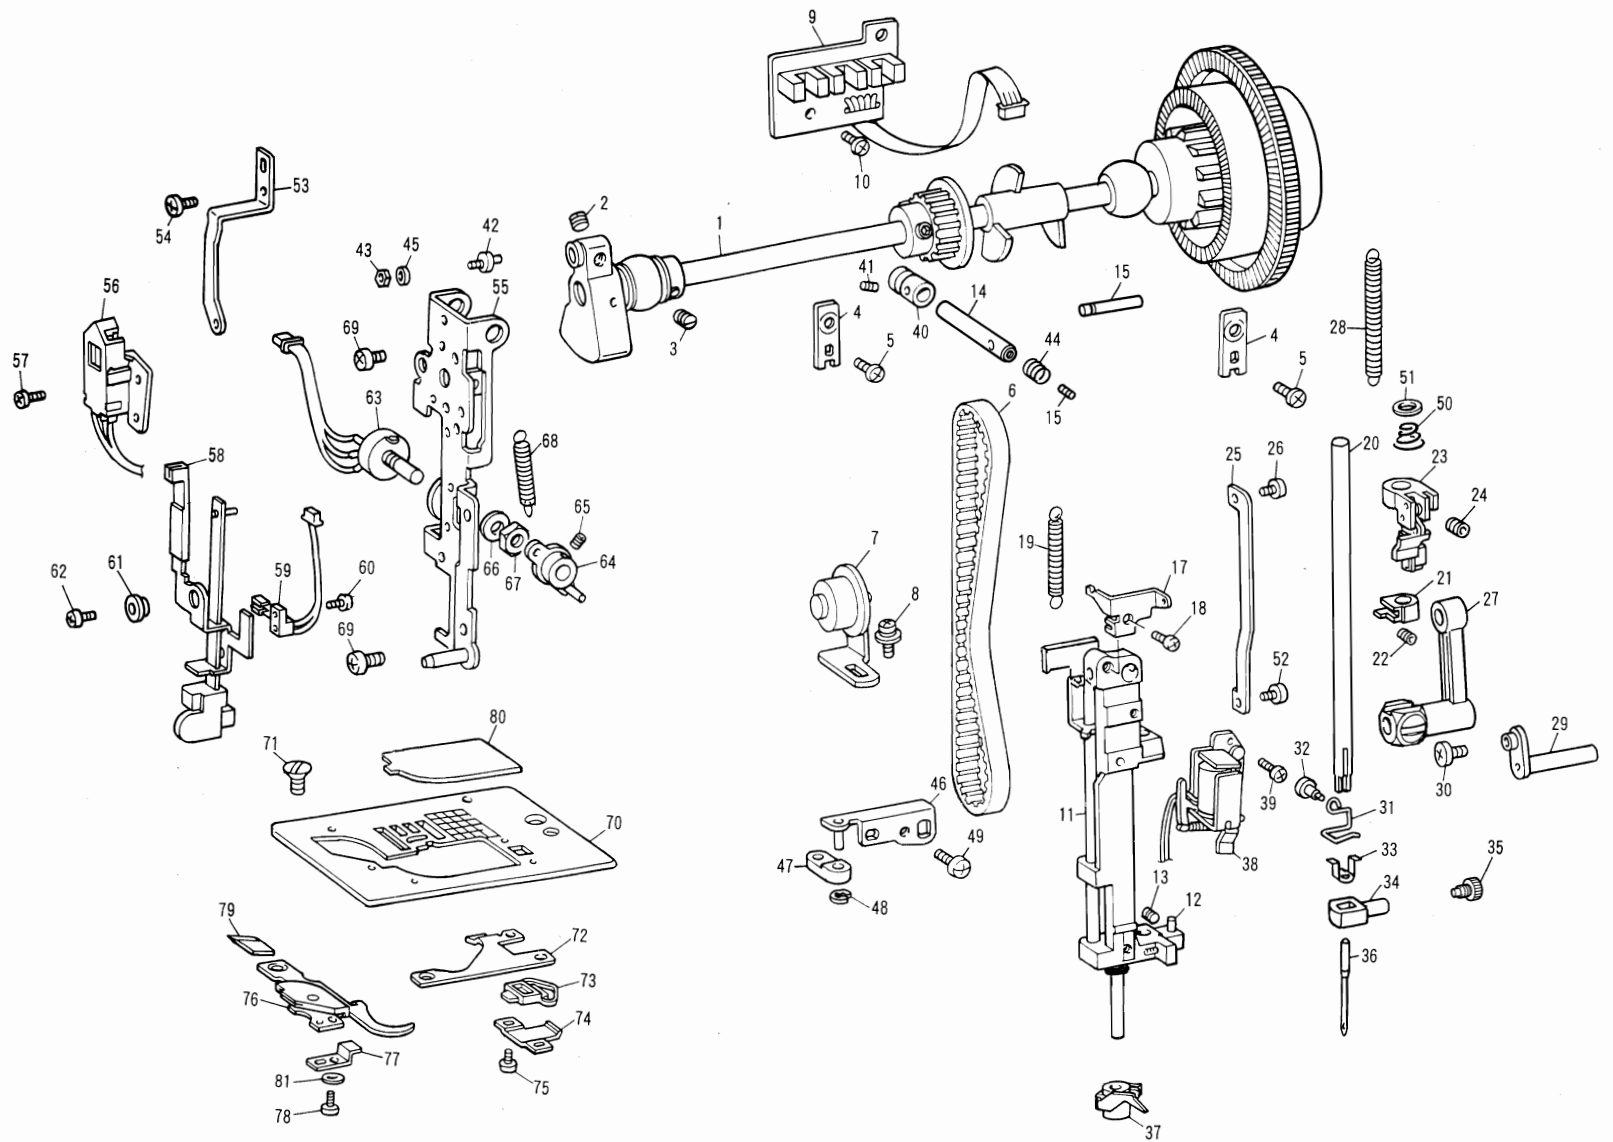

**Parts Catalogue For
Computerized Sewing Machine
MODEL 895
PC7500
ESi2**

Parts Catalogue For Computerized Sewing Machine

CONTENTS

Ref. No.	Page	Title
1	2-3	Principal parts
2	4-5	Upper shaft and Needle bar
3	6-7	Thread take-up lever and Presser bar
4	8-9	Feed mechanism
5	10-11	Side feed and Thread cutting
6	12-13	Lower shaft and Rotary hook
7	14-15	Zigzag mechanism, Bobbin winder and Thread guide
8	16-17	Lamp, Main PC board assembly and Motor unit
9	18-19	Accessory
10	20-21	Embroidery unit

(3) THREAD TAKE-UP LEVER AND PRESSER BAR

Ref. No.	Parts No.	Parts Name	Ref. No.	Parts No.	Parts Name	Ref. No.	Parts No.	Parts Name
1	X58830001	Thread guide						
2	X57176051	Thread guide plate						
3	060260316	Screw						
4	060400416	Screw						
5	060400616	Screw						
6	X56675001	Thread guide plate						
7	060300416	Screw						
8	X56048051	Thread take-up lever						
9	X51547251	Thread take-up link						
10	048040346	Stop ring						
11	X56293000	Thread take-up lever plate						
12	060300416	Screw						
13	X56049001	Thread take-up lever stud						
14	048040346	Stop ring						
15	X53838001	Washer						
16	X50532001	Presser plate						
17	060400616	Screw						
18	025030132	Washer						
19	136551151	Presser bar						
20	132449001	Presser bar spring						
21	X56050001	Presser bar guide bracket						
22	132451001	Screw						
23	X56051001	Presser foot lifter						
24	X56052001	Stud for presser foot lifter						
25	048040346	Stop ring						
26	X50532001	Presser plate						
27	060400616	Screw						
28	X56053001	Presser bar spring stud						
29	048040346	Stop ring						
30	014400432	Screw						
31	129855001	Presser holder assembly						
32	132730151	Screw						
33	137748101	Zigzag presser foot						