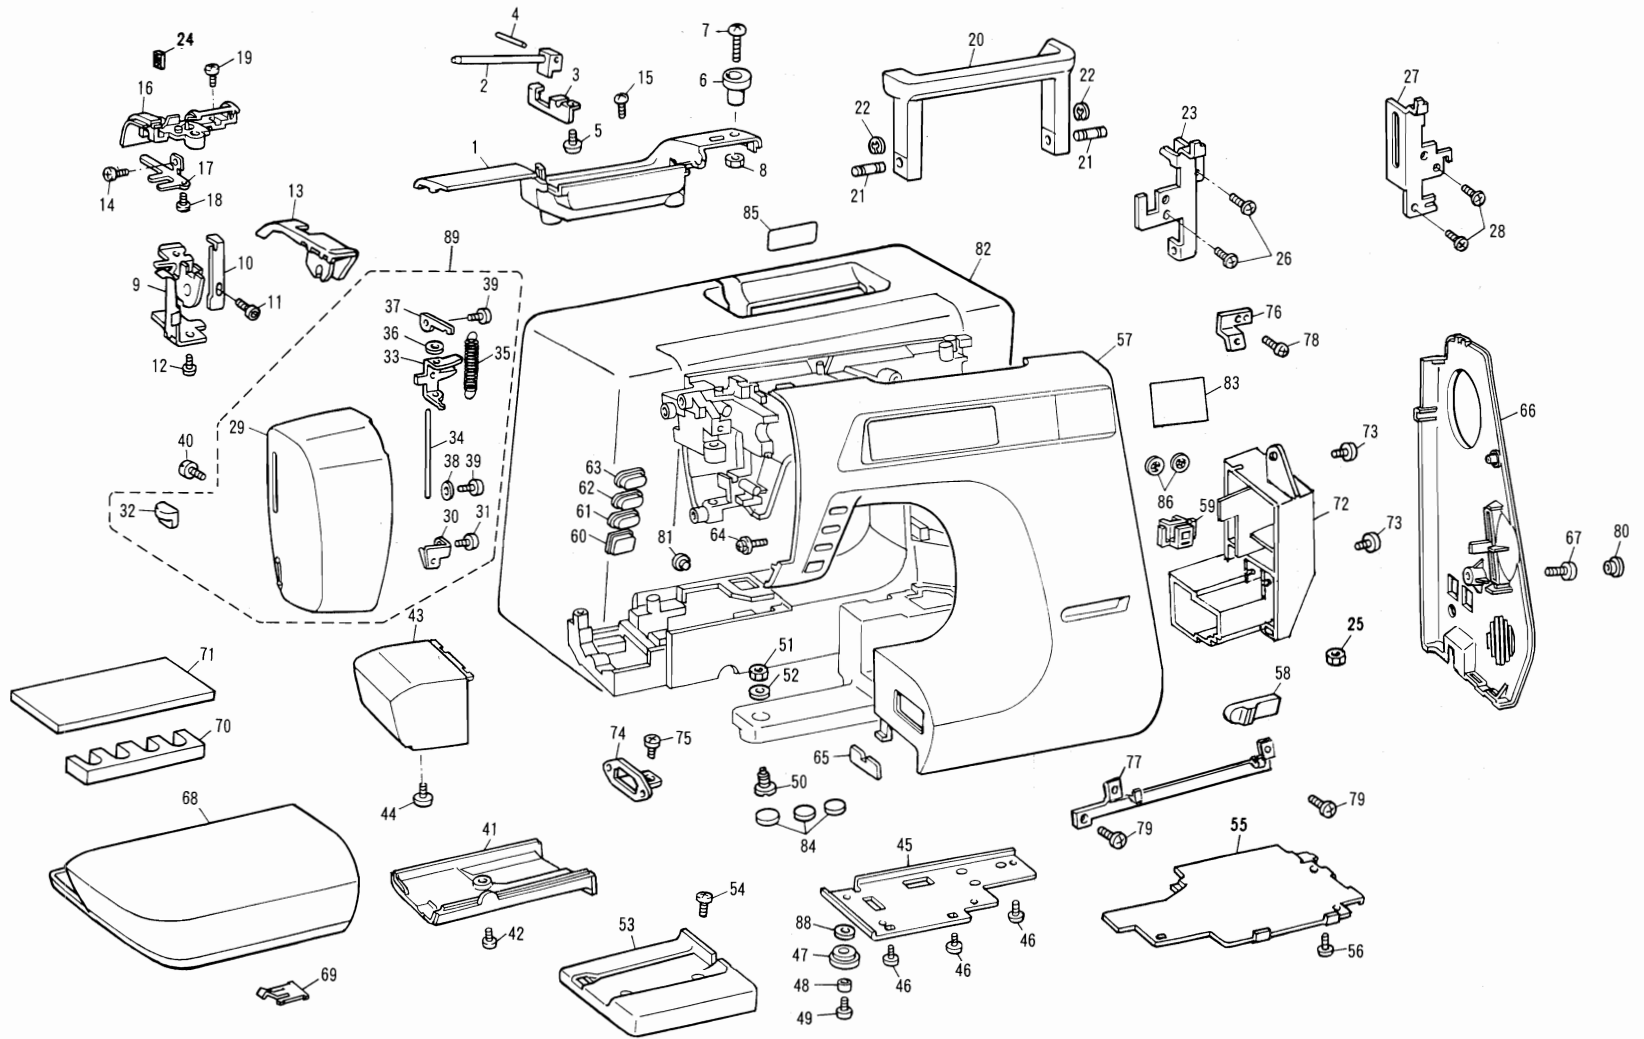

(2) UPPER SHAFT AND NEEDLE BAR

Ref. No.	Parts No.	Parts Name	Ref. No.	Parts No.	Parts Name	Ref. No.	Parts No.	Parts Name
1	X55961001	Upper shaft assembly	31	X50109000	Needle bar thread guide	61	132467001	Collar
2	X54013051	Screw	32	X53053001	Screw	62	060300616	Screw
3	123006001	Screw	33	125161000	Needle guide plate	63	X58035001	Cloth selecting sensor
4	X52478001	Presser plate	34	X53896001	Needle clamp	64	X56020001	PT lever assembly
5	060400816	Screw	35	131226001	Needle clamp screw	65	014300332	Screw
6	X55969000	Timing belt	36	117914011	Needle	66	X52609001	Washer
7	X51916001	Belt adjusting pulley	37	X54971001	Threader hook assembly	67	X52569001	Nut
8	0A4400806	Screw	38	X55995001	HR solenoid holder assembly	68	X51569001	Spring
9	X55970001	NP board assembly				69	060400616	Screw
10	060400616	Screw	39	060300616	Screw	70	X58055001	Needle plate
11	X58328001	Needle bar supporter assembly	40	X56468001	Collar	71	X50487001	Screw
			41	014400432	Screw	72	X56025001	Inner rotary hook presser
12	X51920001	Pin	42	X56469001	Eccentric screw	73	X56026001	Slide button
13	014300332	Screw	43	X56960001	Nut	74	X56027001	Slide button supporter
14	X56466000	Needle supporter stud A	44	X55980001	Spring	75	060260316	Screw
15	X56551000	Needle bar supporter stud C	45	110735001	Washer	76	X57815001	Thread cutter cover
			46	X56004001	Needle bar supporter stud holder	77	X56029001	Needle plate cover spring
16	014400432	Screw				78	060260316	Screw
17	X57643001	Set plate	47	X56464001	Needle bar supporter arm	79	X56033001	Lower thread cutter
18	060300616	Screw	48	048020346	Stop ring	80	X56828151	Needle plate cover
19	X57758051	Spring	49	060400616	Screw	81	137977000	Washer
20	X55981001	Needle bar	50	X57822001	Spring			
21	X55983050	Needle threader position setter	51	X58511000	Washer			
			52	061300516	Screw			
22	012400432	Screw	53	X56035001	Lamp holder			
23	X55984001	Needle bar block assembly	54	060400616	Screw			
24	012400432	Screw	55	X56470001	Face plate supporting plate			
25	X55990001	Needle bar guide						
26	060300416	Screw	56	X57650001	BH switch plate assembly			
27	X55991051	Needle bar crank rod assembly	57	060300416	Screw			
			58	X57651001	BH switch lever assembly			
28	X58237001	Spring	59	X57750001	BH change switch assembly			
29	X55944051	Needle bar crank						
30	132051001	Screw	60	062020416	Screw