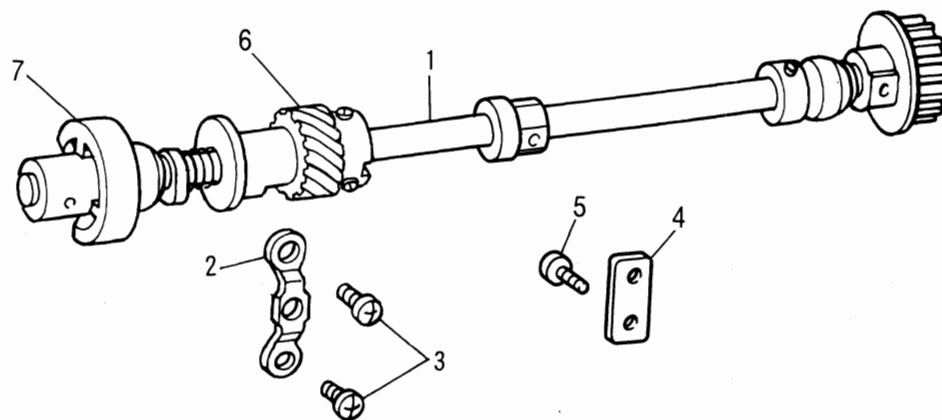

6

(7) ZIGZAG MECHANISM, BOBBIN WINDER AND THREAD GUIDE

Ref. No.	Parts No.	Parts Name	Ref. No.	Parts No.	Parts Name	Ref. No.	Parts No.	Parts Name
1	X56179001	Zigzag pulse motor assembly	34	X52102001	Spring	63	048020346	Stop ring
2	X56180001	Zigzag pulse motor holder	35	X56202001	Bobbin winder switch assembly	64	X58061001	Spring
3	X56183100	Zigzag gear A				65	048020346	Stop ring
4	X56184100	Zigzag gear B	36	062260516	Screw	66	X56220001	Switch assembly
5	048040346	Stop ring	37	060400816	Screw	67	062260516	Screw
6	X56185001	Spring	38	X57045001	Felt	68	060400616	Screw
7	X56186001	Z gear stopper	39	X56205101	Auto tension pulse motor holder	69	X56222001	Tension releaser assembly
8	060300416	Screw				70	132385001	Stud screw
9	Z25460001	Zigzag pulse motor	40	Z25485001	Auto tension pulse motor	71	X56225001	Thread guard plate
9-1	X56771001	ZPM lead wire	41	060300416	Screw	72	X56703001	Thread take-up spring
10	X56187001	Sensor board assembly	42	X53814001	Auto tension pulse motor gear	73	X53828001	Thread take-up spring case
11	052300606	Screw				74	X58316001	Thread cutting shutter
12	060300416	Screw	43	137977000	Washer	75	124521001	Spring washer
13	X58064001	ZPM gear	44	X51639001	AT gear	76	062401615	Screw
14	X58274001	Thread guard	45	Z51641000	AT gear	77	X56227001	Thread cutting sensor holder A
15	052300606	Screw	46	X51642001	Spring			
16	014300332	Screw	47	048020346	Stop ring	78	X56933001	Thread cutting sensor holder B
17	X56731000	Washer	48	X56209001	Solenoid assembly			
18	025050135	Washer	49	X56211001	Thread guide plate A assembly	79	060300616	Screw
19	X53027000	Washer				80	052300606	Screw
20	X56193001	Zigzag connecting rod assembly	50	060300416	Screw	81	X56228001	Sensor board assembly
			51	060300416	Screw	82	130128001	Washer
21	048030346	Stop ring	52	X56213101	Roller supporting arm assembly	83	X56581001	Spring
22	117851001	Washer				84	052300606	Screw
23	025040135	Washer	53	X56214101	Roller supporting arm	85	X56230001	Thread guard cover
24	060400816	Screw	54	X56597001	Roller holder	86	052300606	Screw
25	X50559000	Zigzag adjusting nut	55	X51657000	Roller	87	X56579001	Thread guide plate C assembly
26	062301006	Screw	56	X51658000	Roller wheel			
27	X58357001	Bobbin winder base plate	57	048025346	Stop ring	88	X56595000	Thread guide plate D
28	137992001	Spring	58	048030346	Stop ring	89	X56232000	Thread guide wire
29	X58927051	Bobbin winder assembly	59	X51659001	Spring	90	060400416	Screw
30	125928000	Spring	60	X58069001	Thread guide link A assembly	91	X55260002	Spool presser
31	120448001	Bobbin winder rubber ring				92	X58266001	Auto tension assembly
32	120263001	Stud screw	61	X58062001	Spring	93	X58315001	Thread guard plate assembly
33	102571003	Nut	62	062300416	Screw	94	X56197001	Bobbin winder assembly