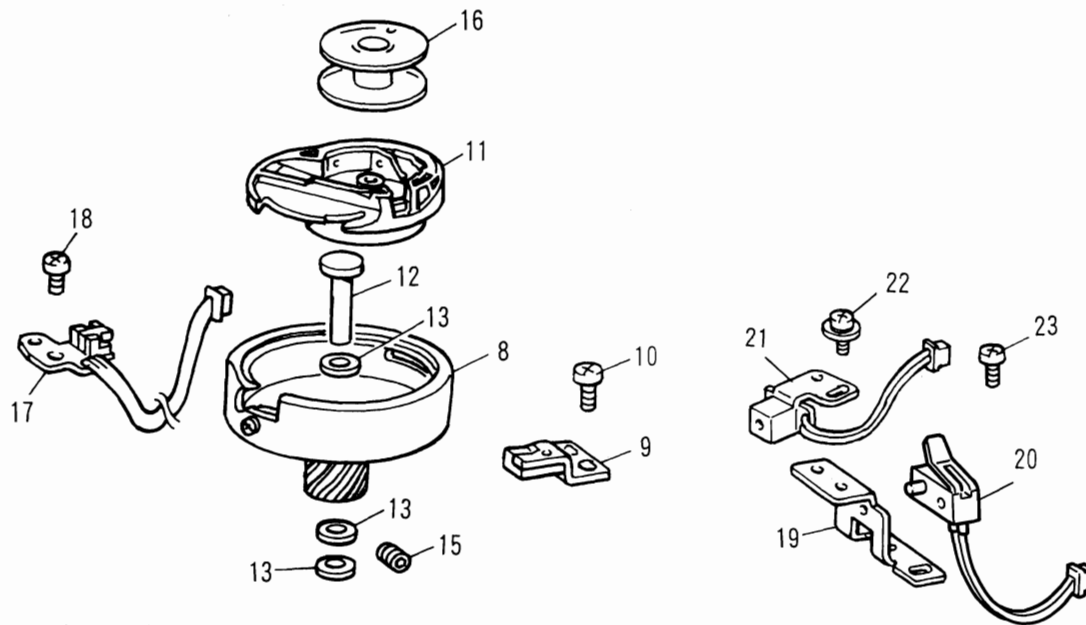

6

(7) ZIGZAG MECHANISM, BOBBIN WINDER AND THREAD GUIDE

Ref. No.	Parts No.	Parts Name	Ref. No.	Parts No.	Parts Name	Ref. No.	Parts No.	Parts Name
1	X56179001	Zigzag pulse motor assembly	34	X52102001	Spring	63	048020346	Stop ring
2	X56180001	Zigzag pulse motor holder	35	X56202001	Bobbin winder switch assembly	64	X58061001	Spring
3	X56183100	Zigzag gear A				65	048020346	Stop ring
4	X56184100	Zigzag gear B	36	062260516	Screw	66	X56220001	Switch assembly
5	048040346	Stop ring	37	060400816	Screw	67	062260516	Screw
6	X56185001	Spring	38	X57045001	Felt	68	060400616	Screw
7	X56186001	Z gear stopper	39	X56205101	Auto tension pulse motor holder	69	X56222001	Tension releaser assembly
8	060300416	Screw				70	132385001	Stud screw
9	Z25460001	Zigzag pulse motor	40	Z25485001	Auto tension pulse motor	71	X56225001	Thread guard plate
9-1	X56771001	ZPM lead wire	41	060300416	Screw	72	X56703001	Thread take-up spring
10	X56187001	Sensor board assembly	42	X53814001	Auto tension pulse motor gear	73	X53828001	Thread take-up spring case
11	052300606	Screw				74	X58316001	Thread cutting shutter
12	060300416	Screw	43	137977000	Washer	75	124521001	Spring washer
13	X58064001	ZPM gear	44	X51639001	AT gear	76	062401615	Screw
14	X58274001	Thread guard	45	Z51641000	AT gear	77	X56227001	Thread cutting sensor holder A
15	052300606	Screw	46	X51642001	Spring			
16	014300332	Screw	47	048020346	Stop ring	78	X56933001	Thread cutting sensor holder B
17	X56731000	Washer	48	X56209001	Solenoid assembly			
18	025050135	Washer	49	X56211001	Thread guide plate A assembly	79	060300616	Screw
19	X53027000	Washer				80	052300606	Screw
20	X56193001	Zigzag connecting rod assembly	50	060300416	Screw	81	X56228001	Sensor board assembly
			51	060300416	Screw	82	130128001	Washer
21	048030346	Stop ring	52	X56213101	Roller supporting arm assembly	83	X56581001	Spring
22	117851001	Washer				84	052300606	Screw
23	025040135	Washer	53	X56214101	Roller supporting arm	85	X56230001	Thread guard cover
24	060400816	Screw	54	X56597001	Roller holder	86	052300606	Screw
25	X50559000	Zigzag adjusting nut	55	X51657000	Roller	87	X56579001	Thread guide plate C assembly
26	062301006	Screw	56	X51658000	Roller wheel			
27	X58357001	Bobbin winder base plate	57	048025346	Stop ring	88	X56595000	Thread guide plate D
28	137992001	Spring	58	048030346	Stop ring	89	X56232000	Thread guide wire
29	X58927051	Bobbin winder assembly	59	X51659001	Spring	90	060400416	Screw
30	125928000	Spring	60	X58069001	Thread guide link A assembly	91	X55260002	Spool presser
31	120448001	Bobbin winder rubber ring				92	X58266001	Auto tension assembly
32	120263001	Stud screw	61	X58062001	Spring	93	X58315001	Thread guard plate assembly
33	102571003	Nut	62	062300416	Screw	94	X56197001	Bobbin winder assembly