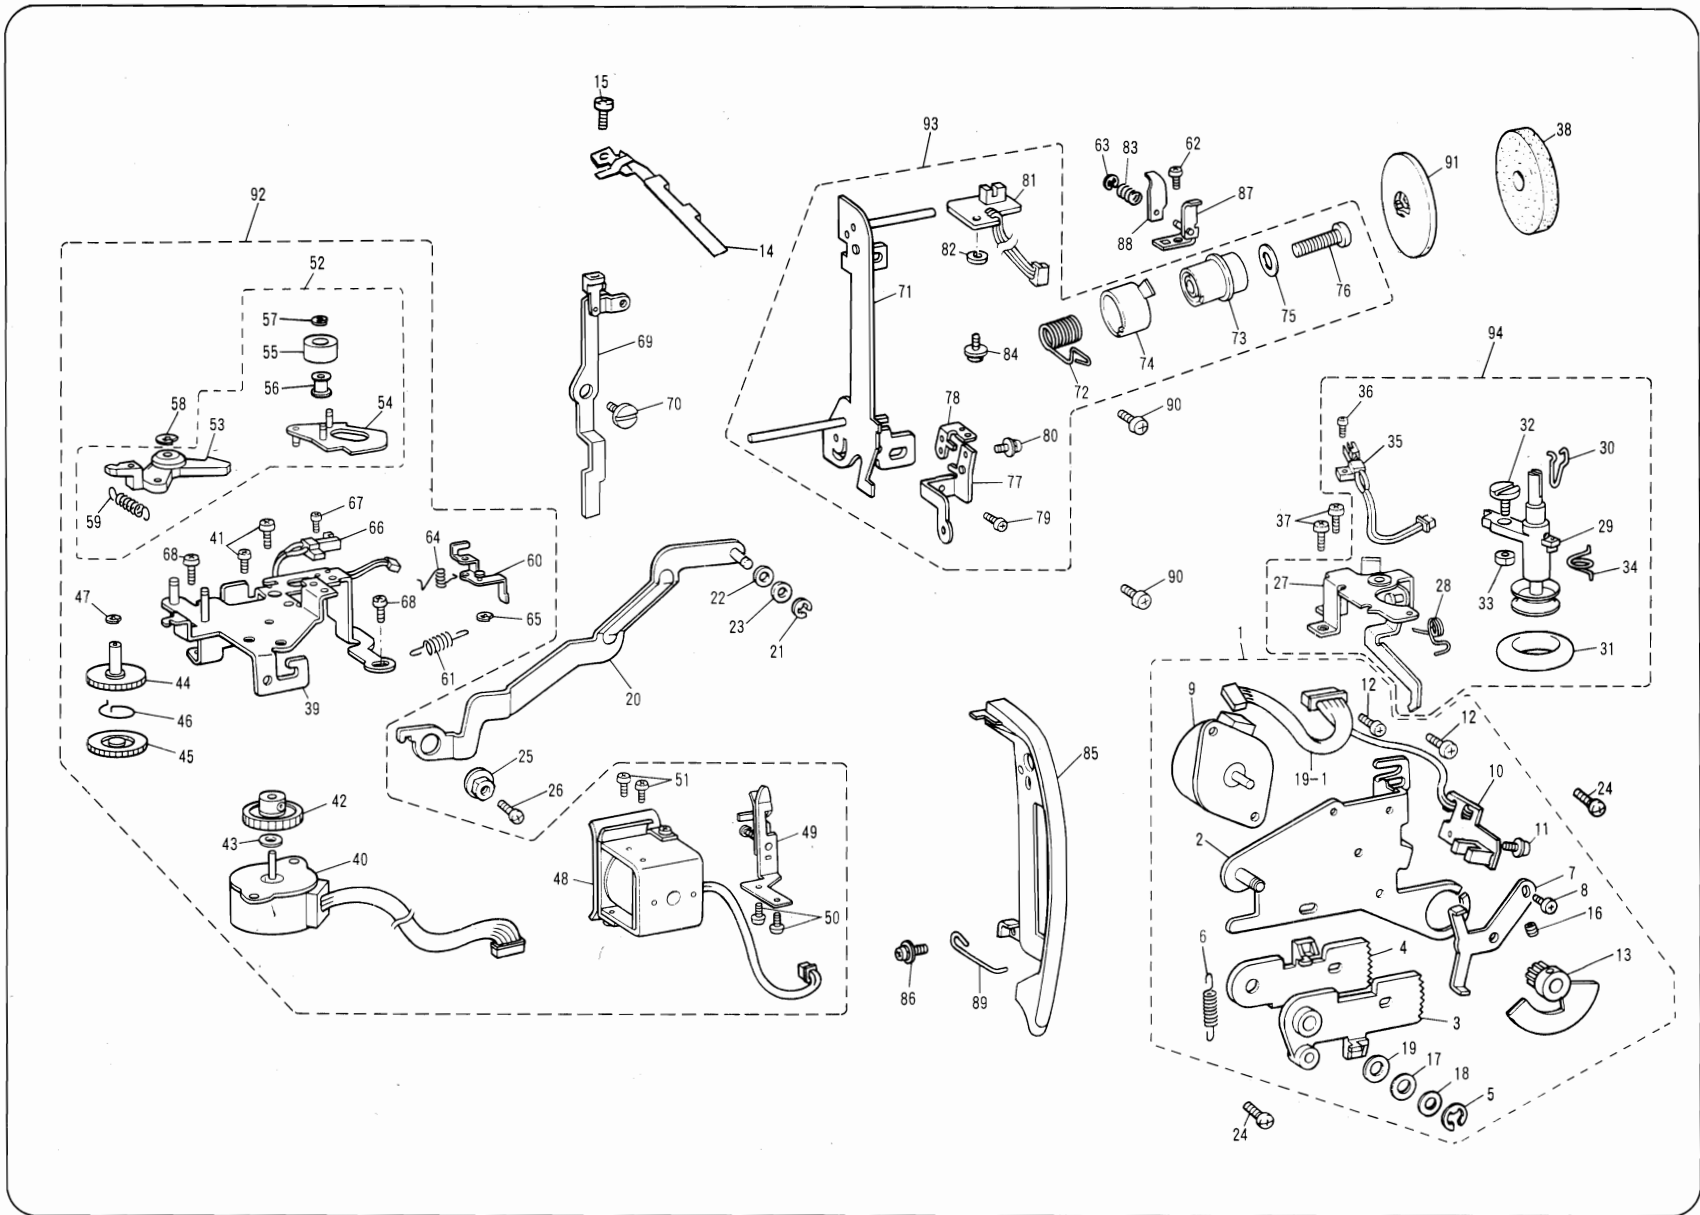

(8) LAMP, MAIN PC BOARD ASSEMBLY AND MOTOR UNIT

Ref. No.	Parts No.	Parts Name	Ref. No.	Parts No.	Parts Name	Ref. No.	Parts No.	Parts Name
1	X56233001	Sew-light assembly	23	X56304000	Stud screw			
2	X50228001	Sew-light bulb	24	138561001	Power supply cord for SAA			
3	X56234001	Lamp socket						
4	085301017	Screw		X57079001	Power supply cord for U.K.			
5	X59795001	Main PC board assembly						
6	538773001	Screw		131430001	Power supply cord for Europe			
7	021300106	Nut						
8	052300606	Screw		X50018001	Power supply cord for UL, CSA			
9	X57858001	Power supply unit assembly for 120V	25	137947001	Clip			
	X58048001	Power supply unit assembly for 220V	26	X56307001	Timing belt			
	X58050001	Power supply unit assembly for 230V	27	537235001	Screw			
	X58052001	Power supply unit assembly for 240V	28	J01484001	Motor unit for 220V-240V			
10	X56306001	Power supply unit case		J01259001	Motor unit for 120V			
11	X56281001	Pin jack assembly	29	J00347001	Motor PC board assembly			
12	X51271001	Nut	30	X57005000	Washer			
13	X57825001	Power supply unit cover	31	136681001	Screw			
14	060402016	Screw						
15	X58177013	LCD unit assembly for Galaxie II						
	X58177015	LCD unit assembly for PC7500						
	X58177014	LCD unit assembly for ESi-2						
16	136681001	Screw						
17	X56296001	SS PC board assembly						
18	136681001	Screw						
19	X56299001	VR board assembly						
20	138433001	Screw						
21	X56302001	Connector						
22	X56303001	Lead wire assembly