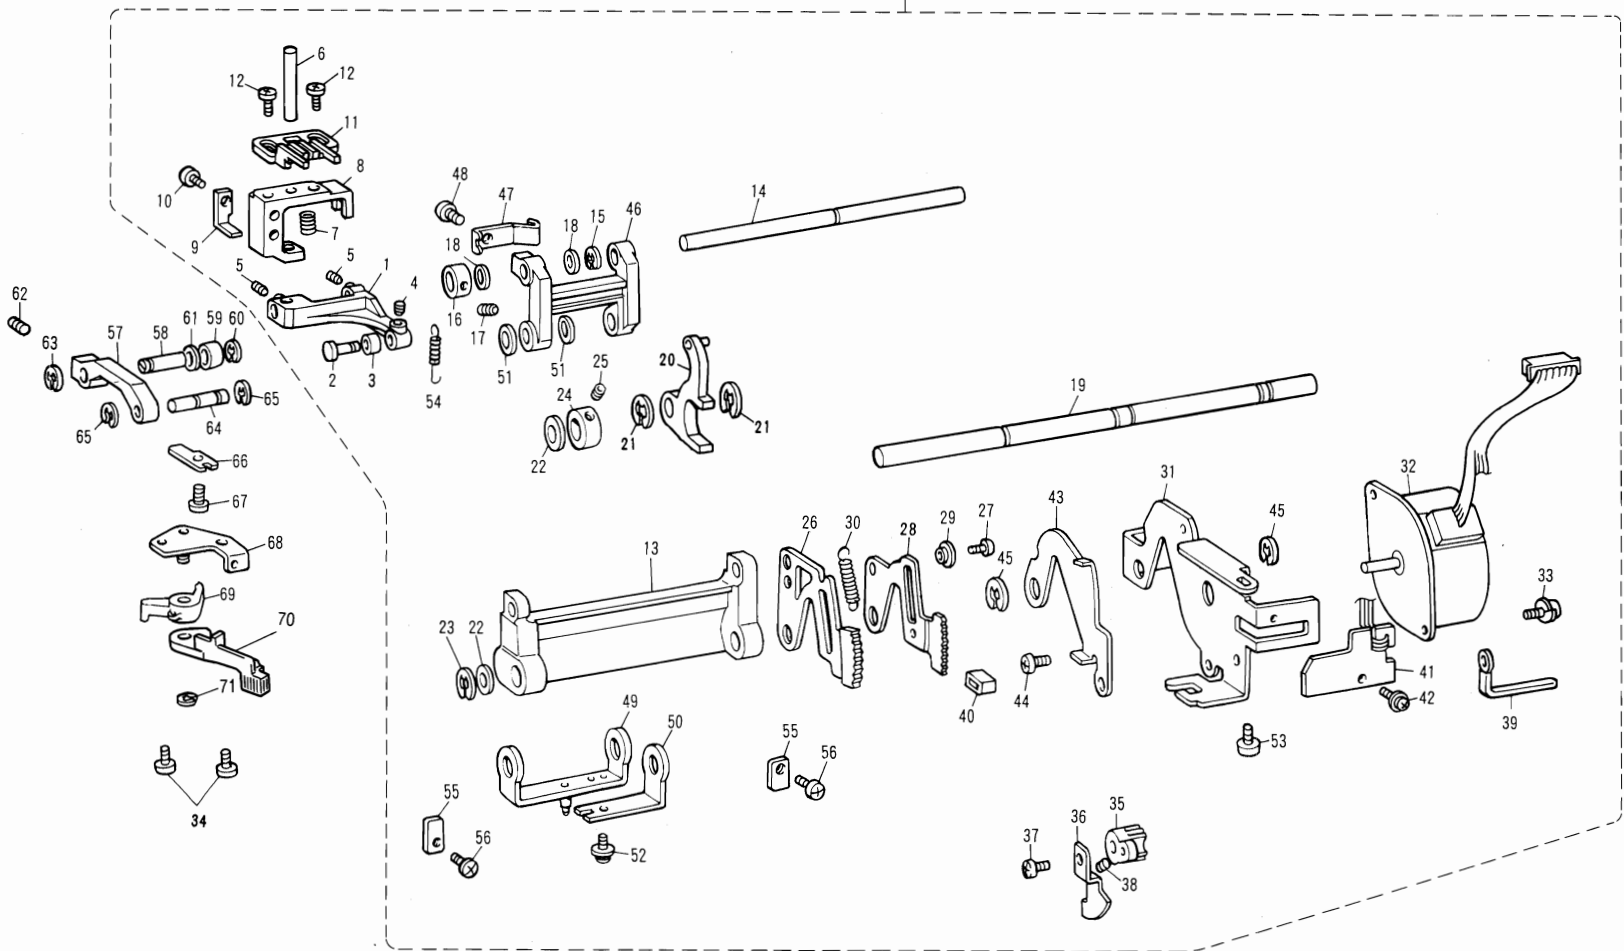

(5) SIDE FEED AND THREAD CUTTING

Ref. No.	Parts No.	Parts Name	Ref. No.	Parts No.	Parts Name	Ref. No.	Parts No.	Parts Name
1	X56087101	Thread cutting base plate	32	X56123001	Bobbin presser lever assembly			
2	Z25468001	Side feed pulse motor						
3	X56089001	Side feed pulse motor holder	33	048030346	Stop ring E3			
4	060300416	Screw	34	X56126101	Bobbin presser assembly			
5	060400416	Screw	35	X56129101	Collar			
6	X56090001	Side feed plate assembly	36	060300516	Screw M3 × 5			
7	X56094001	Side feed plate gear	37	026030236	Washer			
8	048030346	Stop ring	38	X58873001	Spring			
9	X56095001	Spring	39	X56133001	Fixed blade			
10	048040346	Stop ring	40	X56134001	Spacer			
11	X53802001	Spring	41	X56544001	Inner rotary hook presser			
12	X56096000	Side feed stopper	42	060300616	Screw M3 × 6			
13	060400616	Screw	43	X58874001	Lower thread guide plate assembly			
14	060400616	Screw	44	048030346	Stop ring E3			
15	X58863001	Thread cutting complete assembly	45	X58877001	Spring			
16	X58864001	Thread cutting frame assembly	46	060400616	Screw 4 × 6			
17	X58867001	Thread cutting lever assembly	47	X58878001	Thread cutting solenoid assembly			
18	X58869001	Spring	48	060300516	Screw M3 × 5			
19	137713000	Washer	49	X56772001	SPM lead wire			
20	048040346	Stop ring E4						
21	048040346	Stop ring E4						
22	X58870001	Thread cutting lever assembly						
23	025710232	Washer 4.76						
24	X58872001	Spring						
26	X56117101	Movable blade assembly						
27	025710132	Washer 4.76						
28	048040346	Stop ring E4						
29	X56412000	Thread cutter spacer						
30	X56691000	Thread cutter presser plate						
31	575039003	Screw 3 × 5 DA