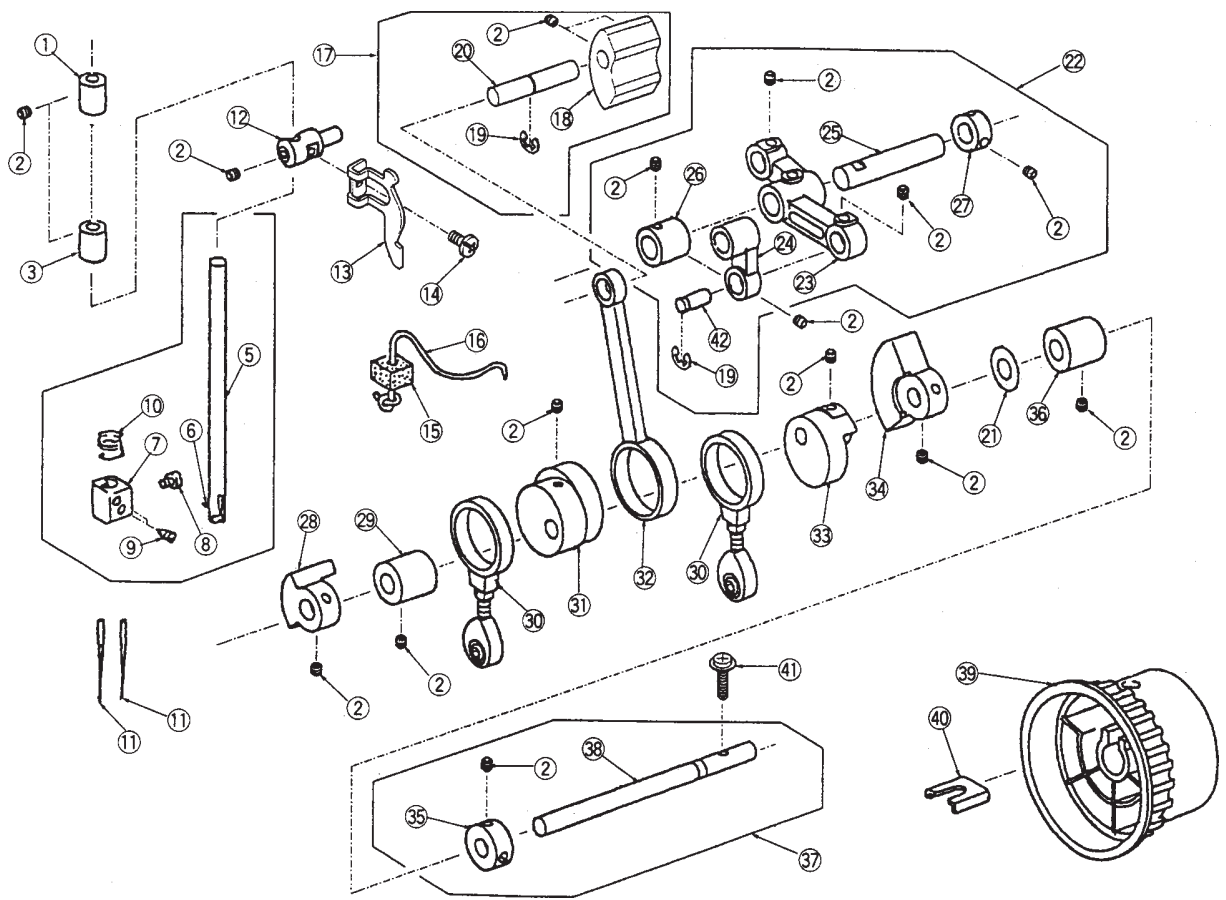

Ref. No.	Part No.	Name
1	784027004	Bushing
2	000111201	Hexagon socket screw
3	784028005	Bushing
4	787606002	Needle bar unit
5	787015008	Needle bar
6	000022307	Pin
7	785004020	Needle bar clamp
8	785026017	Set screw
9	785008024	Needle set screw
10	785009003	Needle bar thread guide
11	784157015	Needle HA-1 SP 14
12	784024001	Connecting stud
13	788004007	Take up lever
14	000078319	Set screw
15	787027003	Felt (1)
16	763033020	String
17	787686006	Needle bar balance weight unit
18	787347002	Needle bar balance weight
19	000001609	Snap ring
20	787346001	Needle bar balance weight pin
21	000038605	Washer
22	787604000	Needle bar crank unit
23	787021007	Needle bar crank
24	787146009	Needle bar link
25	787010003	Needle bar crank shaft
26	787011004	Ring
27	624245001	Ring
28	787177009	Balance weight (left)
29	784310007	Bushing
30	784602009	Looper cam ring unit
31	787007100	Needle bar cam
32	784011005	Needle bar crank rod
33	787004107	Upper looper cam
34	787176008	Balance weight (right)
35	619006002	Ring
36	784009000	Bushing
37	787670007	Main shaft unit
38	787345000	Main shaft
39	787175007	Balance wheel
40	787114008	Balance wheel set plate
41	000114802	Setscrew
42	784022009	Link pin