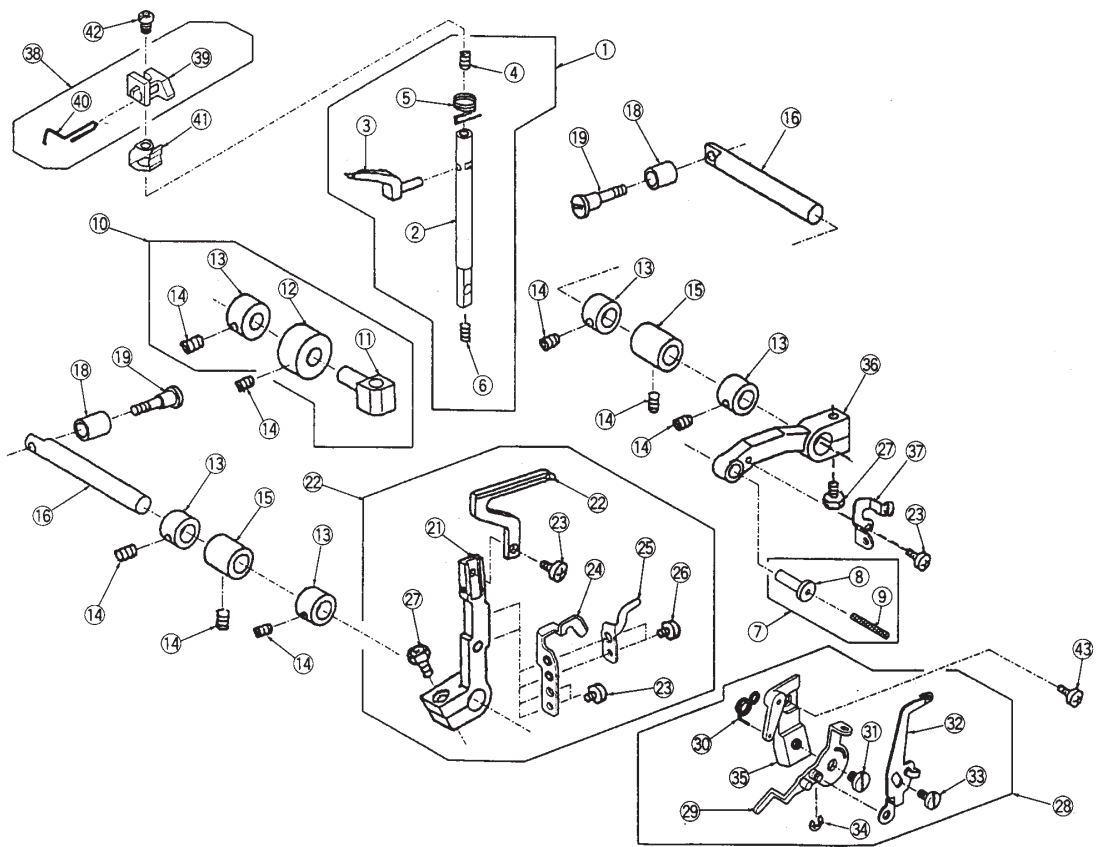

Ref. No.	Part No.	Name
1	788609008	Upper looper drive shaft unit
2	788039001	Upper looper drive shaft
3	784076019	Upper looper
4	000112501	Hexagon socket screw
5	784077009	Upper looper thread guide (3)
6	000177205	Hexagon socket screw
7	787632007	Upper looper pin unit
8	787115009	Upper looper pin
9	787192000	String
10	787619008	Upper looper shaft guide unit
11	787112006	Upper looper shaft guide
12	787113007	Bushing
13	787106007	Ring
14	000111201	Hexagon socket screw
15	787104005	Bushing
16	787105006	Upper looper crank shaft
18	787107008	Crank ring
19	787108009	Hinge screw
20	788610002	Lower looper unit
21	785024107	Lower looper drive arm
22	784083606	Lower looper
23	000078320	Set screw
24	788042007	Rear needle guard
25	785023003	Front needle guard
26	000099006	Hexagon socket screw
27	000138008	Bolt
28	788611003	Thread guide supporter unit
29	788044009	Thread guide (2)
30	788046001	Lower looper spring
31	788047002	Hinge screw
32	788045000	Thread guide (3)
33	788048003	Hinge screw
34	000002105	Snap ring
35	788043008	Thread guide supporter
36	787109000	Upper looper driving arm
37	788038000	Upper looper thread guide
38	788618000	Spreader unit
39	788087004	Spreader base
40	788088005	Spreader
41	788040005	Spreader base plate
42	788041006	Set screw
43	000101415	Set screw