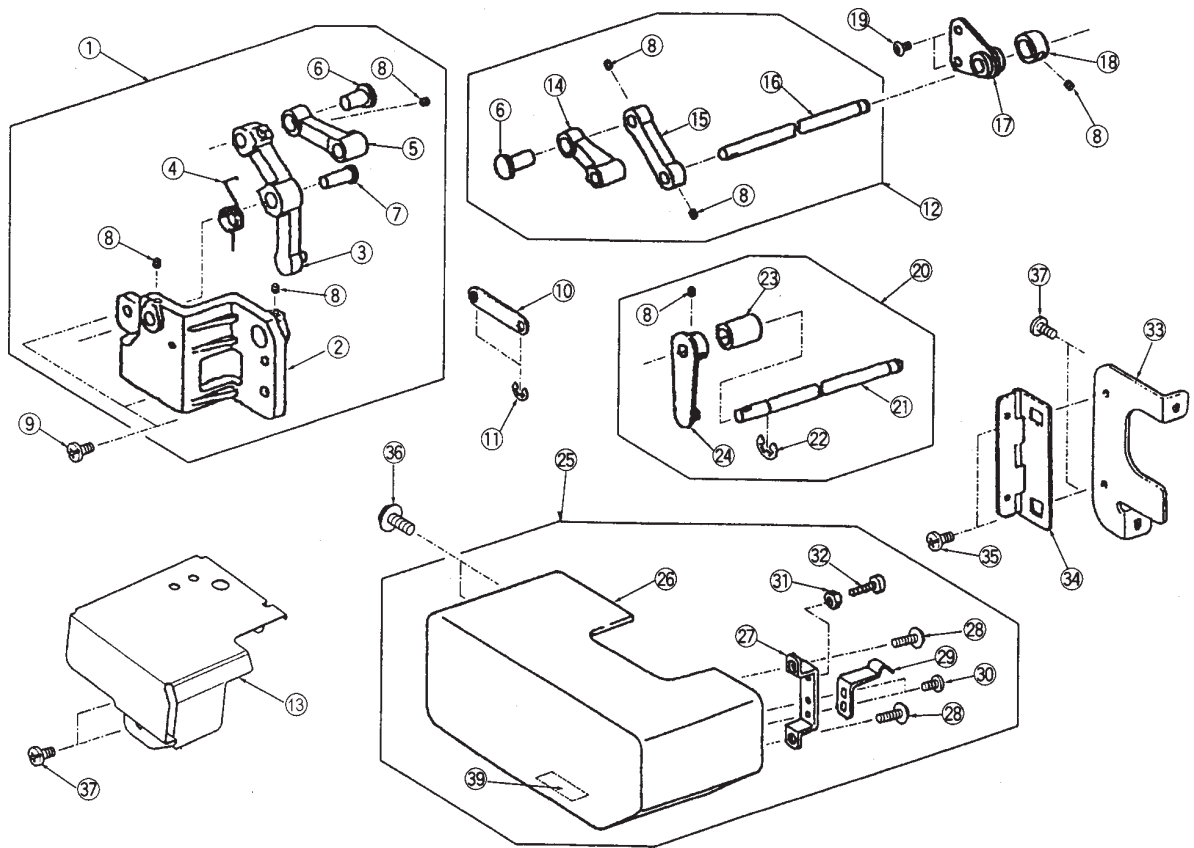

Ref. No.	Part No.	Name
1	788612004	Thread tension dial set plate unit
2	788503001	Left needle thread tension dial unit
3	788504002	Right needle thread tension dial unit
4	788505003	Upper looper thread tension dial unit
5	788506004	Lower looper thread tension dial unit
6	810220003	Set screw
7	788049004	Thread tension dial set plate
8	787129006	Tension thread guide plate
9	000101404	Setscrew
10	788613005	Thread tension release shaft unit
11	788054002	Thread tension release shaft
12	000002507	Snap ring
13	788056004	Cam link
14	788055003	Thread tension release lever
15	788095005	Cam link (2)
16	000111201	Hexagon socket screw

Ref. No.	Part No.	Name
1	787656007	Feed regulator unit
2	787074005	Feed regulator
3	787194002	Sub feed connecting arm (3)
4	787301004	Sub feed connecting arm spring
5	787067005	Feed bar link
6	787195003	Pin
7	787076007	Connecting arm pin
8	000111201	Hexagon socket screw
9	000103509	Set screw
10	787081005	Feed connecting link
11	000002105	Snap ring
12	787613006	Main feed connecting arm (2) unit
13	787356004	Cover Plate
14	787067005	Feed bar link
15	787078009	Main feed connecting arm (2)
16	787198006	Main connecting shaft
17	787077008	Connecting arm supporter
18	650136009	Ring
19	810220003	Screw
20	787655109	Main feed connecting arm (B) unit
21	787270003	Sub feed connecting arm (B)
22	000001609	Snap ring
23	625144002	Feed bar bushing (front)
24	787193001	Main feed connecting arm (2)
25	787628206	Side cover unit
26	787161000	Side cover
27	787162001	Spring set plate
28	000149301	Set screw
29	787163002	Spring
30	000078319	Set screw
31	000160009	Adjustable nut
32	000104902	Set screw
33	787165004	Hinge
34	787507002	Side cover hinge unit
35	000101404	Setscrew
36	000115700	Set screw
37	000081005	Screw