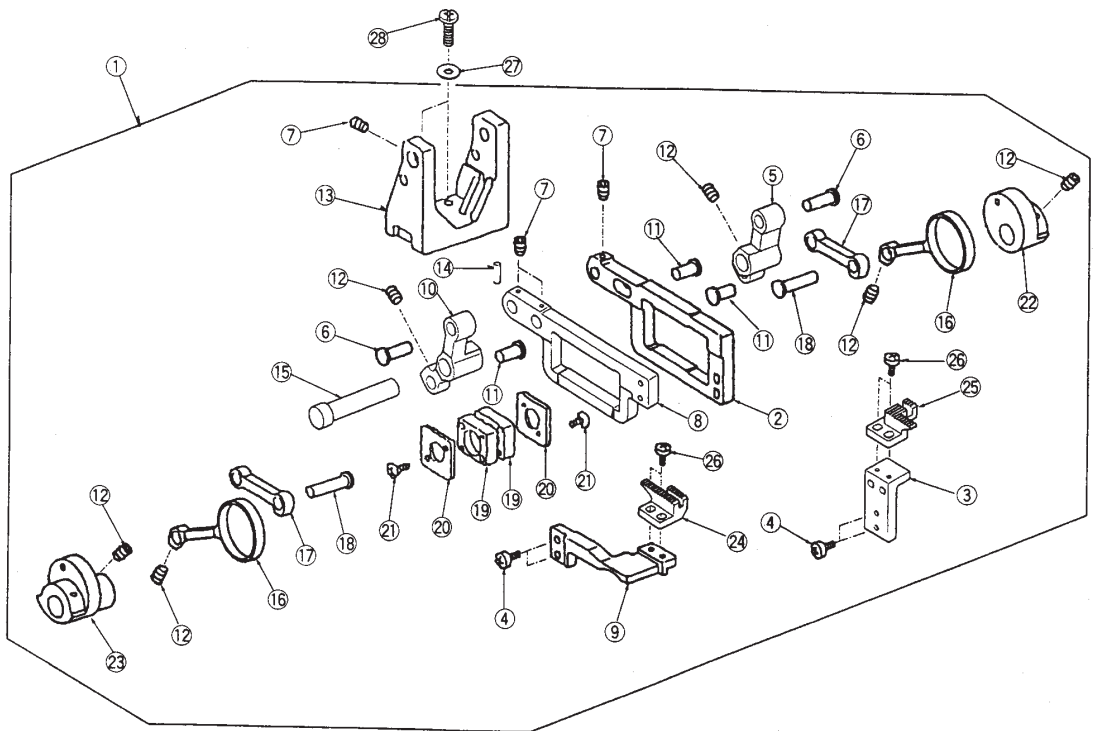

Ref. No.	Part No.	Name
1	788606005	Feed bar unit
2	788022001	Main feed bar
3	788023002	Main feed dog bracket
4	000104201	Set screw
5	787054009	Main feed bar drive arm
6	787055000	Pin
7	000111902	Hexagon socket screw
8	788024003	Sub feed bar
9	788025004	Sub feed dog bracket
10	787212007	Sub feed driving arm
11	787059004	Pin
12	000111201	Hexagon socket screw
13	787305008	Feed bar base
14	000122803	Pin
15	787306009	Feed driving arm pin
16	787065003	Feed bar link
17	787066004	Feed rocking link
18	787068006	Pin
19	787210005	Block
20	787071002	Set plate
21	787189004	Set screw
22	787072003	Main feed drive cam
23	787073004	Sub feed drive cam
24	789018007	Sub feed dog (788028007)
25	788027006	Main feed dog
26	000066705	Set screw
27	000070506	Washer
28	000101817	Setscrew