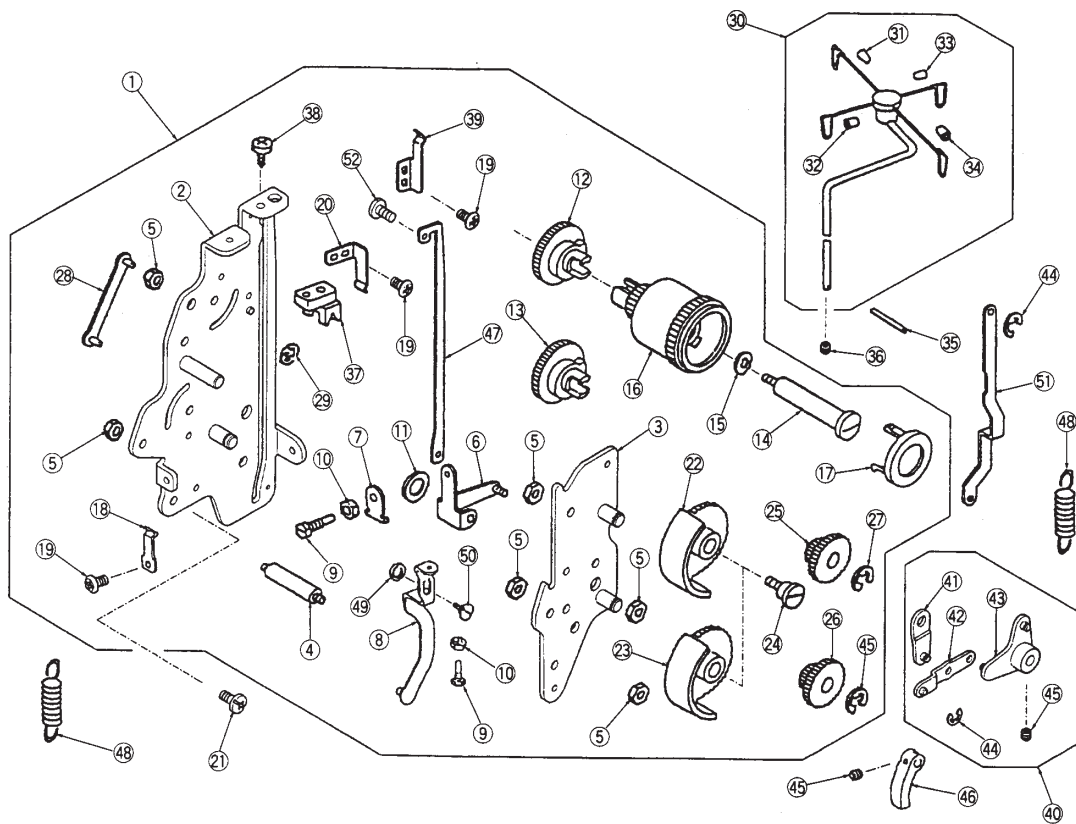

Ref. No.	Part No.	Name
	788608007	Feed adjuster bracket unit
2	788033005	Frame (1)
3	788034006	Frame (2)
4	785375003	Pin
5	000061205	Nut
6	787089003	Feed adjuster arm
7	785156006	Base plate
8	787264004	Differential feed adjuster arm
9	785224006	Adjusting screw
10	000160102	Adjustable nut 4
11	000036500	Washer
12	787091008	Feed adjuster cam
13	788036008	Differential feed adjuster cam
14	785218007	Dial shaft
15	000116206	Washer
16	785309109	Dial
17	785221106	Dial cover
18	787263003	Index spring (1)
19	000081119	Setscrew
20	787093000	Index spring (2)
21	000081005	Set screw
22	785315500	Stitch length indicator
23	785315706	Differential feed indicator
24	785380001	Hinge screw
25	785313003	Teethed wheel
26	785381002	Intermediate teethed wheel
27	000001609	Snap ring
28	788037009	Connecting rod
29	000014306	Snap ring
30	787616005	Thread guide bar unit
31	787190008	Thread guide cap
32	787190101	Thread guide cap
33	787190204	Thread guide cap
34	787190307	Thread guide cap
35	787097004	Pin
36	000111902	Hexagon socket screw
37	787095002	Thread guide bar stopper
38	000161206	Setscrew
39	787099006	Spring
40	788607006	Main feed connecting arm unit
41	788031003	Differential regulating arm
42	788030002	Feed connecting plate
43	788029008	Main feed connecting arm
44	000002105	Snap ring
45	000111201	Hexagon socket screw
46	788032004	Sub feed connecting arm
47	787191009	Set plate
48	787259006	Differential feed spring
49	785222004	Set plate
50	785286006	Hinge screw
51	787102003	Feed rod
52	000101105	Setscrew