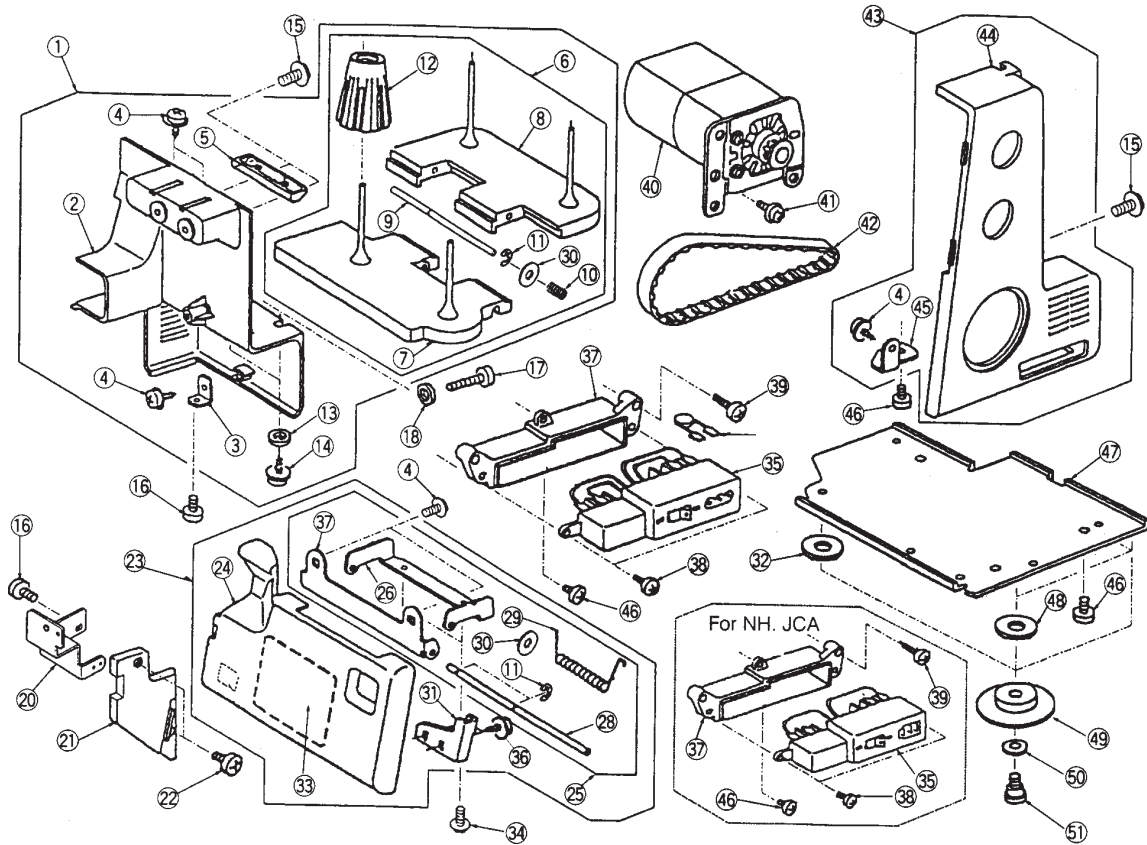

Ref. No.	Part No.	Name
1	787623304	Rear cover unit
2	787145008	Rear cover
	787145204	Rear cover for Germany
3	787174006	Back cover set plate
4	000149301	Set screw
5	787173005	Finger guard
6	787624006	Spool stand unit
7	787147000	Spool stand
8	787148001	Sub spool stand
9	787149002	Spool stand connecting pin
10	787201003	Spring
11	000002105	Snap ring
12	784223105	Spool holder
13	000070506	Washer
14	000149002	Setscrew
15	000115618	Setscrew
16	000081005	Set screw
17	000103211	Set screw
18	000070528	Washer
20	788085002	Looper cover guide set plate
21	788086003	Looper cover guide
22	000078320	Set screw
23	787625155	Looper cover unit for Canada
	787625258	Looper cover unit for U.S.A.
24	-----	-----
25	787626008	Looper cover hinge unit
26	787151007	Looper cover supporter
27	787152008	Looper cover hinge
28	784121010	Looper cover hinge pin
29	784122000	Looper cover hinge spring
30	000071013	Washer
31	787181006	Looper cover set plate
32	787204006	Washer (for left front leg)
33	787188006	Caution sticker
34	000115205	Setscrew
35	787508106	Machine socket unit
36	000115205	Set screw
37	784128028	Machine socket cover
38	000121905	Set screw
39	000104108	Set screw
40	M-1031A	Motor unit for Canada
	M-1049A	Motor unit for U.S.A.
41	000115504	Set screws
42	784124002	Timing belt
43	787627009	Belt cover unit
44	787157003	Belt cover
45	787158004	Belt cover set plate
46	000081005	Set screw
47	787156002	Base plate
48	785260004	Washer
49	784135006	Cushion
50	000070300	Washer
51	784169009	Hinge screw (Large)