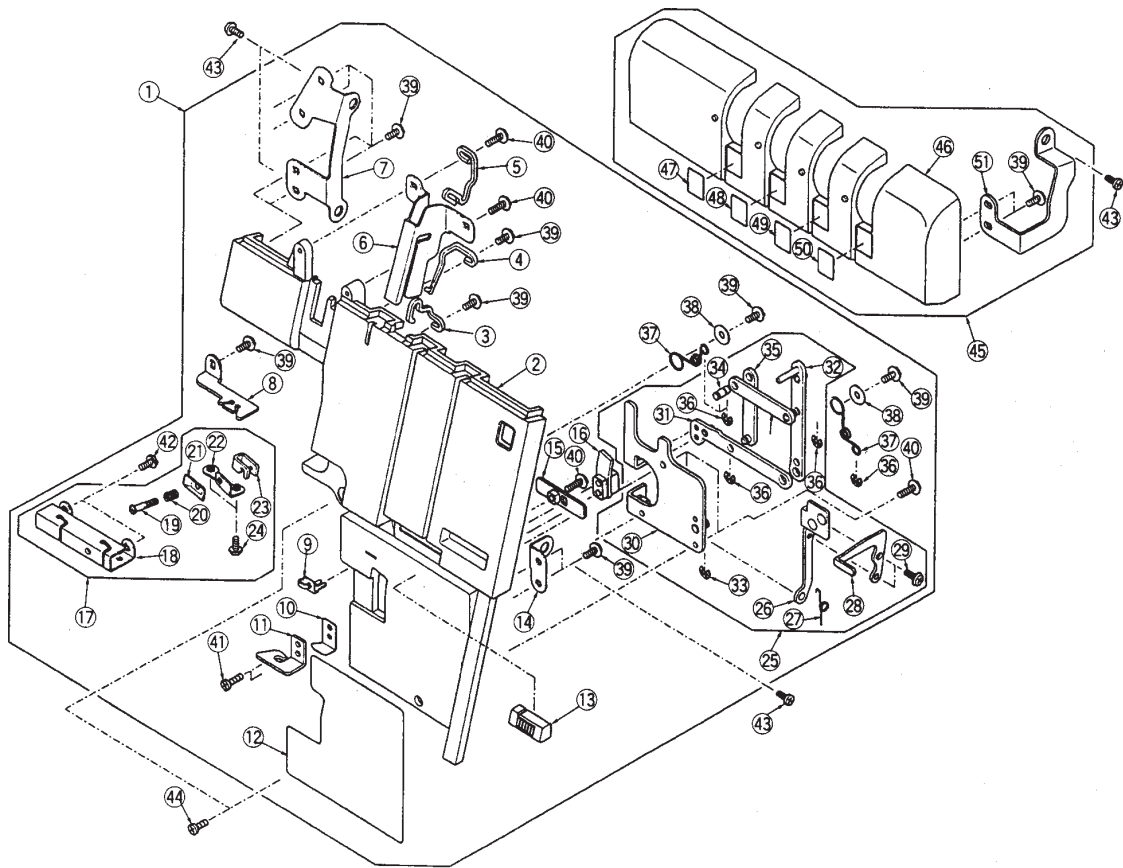

Ref. No.	Part No.	Name
1	788614006	Panel cover unit
2	788057201	Panel cover
3	788062003	Needle thread guide
4	788060001	Thread guide (R)
5	788061002	Thread guide (L)
6	788059007	Thread take-up lever cover
7	788058006	Panel set plate
8	788063004	Needle thread guide
9	787131001	Upper looper thread guide
10	788094004	Thread guide spring
11	788066007	Thread guide
12	788090000	Threading chart
13	788064005	Slider
14	788099009	Panel cover set plate
15	788065006	Slider set plate
16	788067008	Thread guide set plate
17	788615007	Looper thread guide unit
18	788068009	Looper thread guide
19	788072006	Thread tension screw
20	788071005	Sub thread tension spring
21	788070004	Sub thread tension plate
22	788069000	Sub thread tension set plate
23	788092002	Thread tension screw set plate
24	000101116	Setscrew
25	788616008	Sub thread tension holding plate unit
26	788078002	Thread tension release plate (1)
27	788073007	Thread tension release spring
28	788079003	Thread tension release plate (2)
29	000101105	Setscrew
30	788074008	Sub thread tension holding plate
31	788076000	Thread tension connecting link (1)
32	788075009	Thread tension connecting link (2)
33	000002507	Snap ring
34	788080007	Thread tension connecting Pin
35	788077001	Thread tension connecting link (3)
36	000002105	Snap ring
37	788081008	Spring
38	000070506	Washer
39	000149301	Set screw
40	000149002	Set screw
41	000104913	Setscrew
42	000078319	Set screw
43	000101404	Set screw
44	000103417	Set screw
45	788617009	Tension cover unit
46	788082205	Tension cover
47	787143051	Seam guide (Left needle)
48	787143154	Seam guide (Right needle)
49	787143257	Seam guide (Upper looper)
50	787143350	Seam guide (Lower looper)
51	788083000	Tension cover set plate