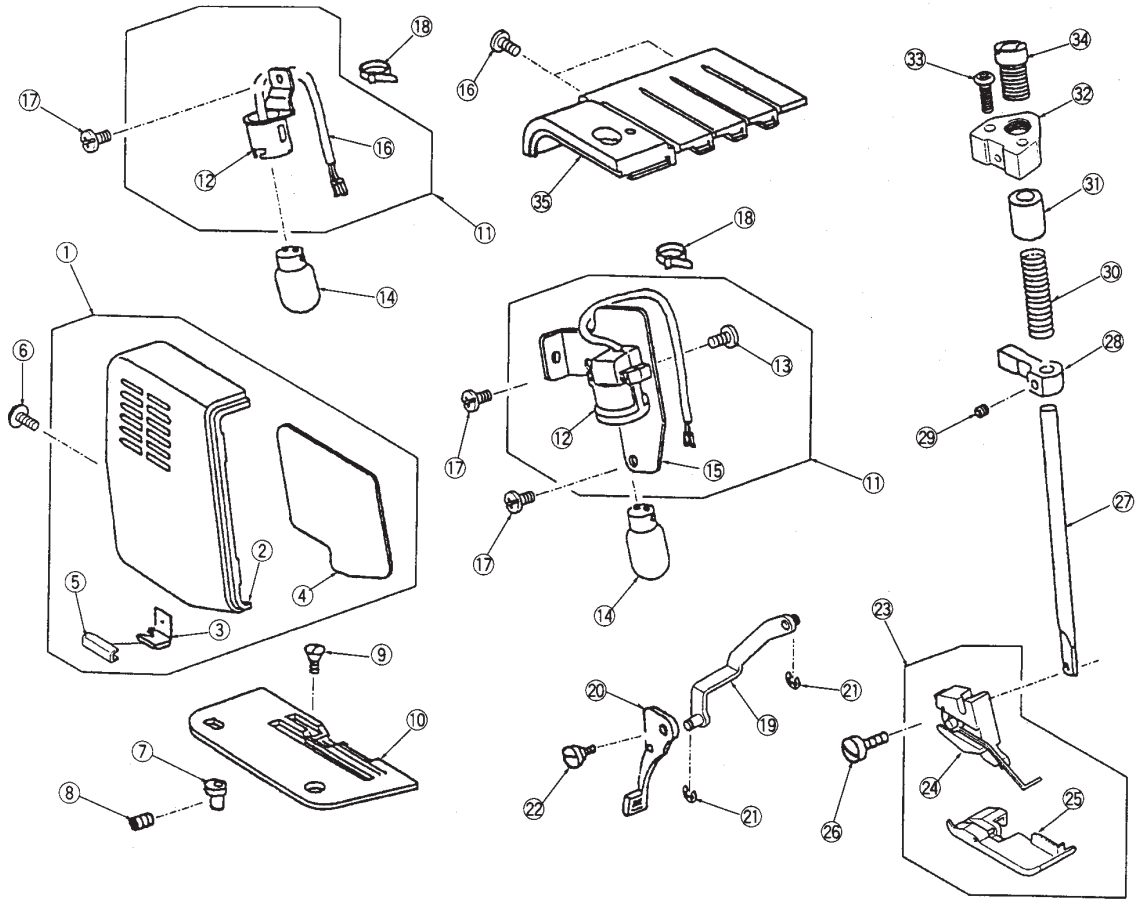

Ref. No.	Part No.	Name
1	787608107	Face plate unit
2	787030009	Face plate
3	840602006	Thread cutter unit (822532008)
4	787031000	Reflecting sticker
5	753235001	Thread cutter cover
6	000115700	Setscrew
7	789100007	Eccentric pin (784004007)
8	000111902	Hexagon socket screw
9	681009008	Flat head set screw
10	788601000	Needle plate unit
11	787510008	Lamp socket unit for U.S.A.
	787633008	Lamp socket unit for Canada
12	-----	-----
13	000161000	Set screw
14	000009803	Light bulb for U.S.A. & Canada
15	787026002	Lamp socket set plate for U.S.A. & Canada
16	000103417	Set screw
17	000101404	Setscrew
18	000053008	Binder
19	788089006	Thread releasing lever
20	650032015	Presser bar lifter
21	000002105	Snap ring
22	810431009	Hinge screw
23	788501009	Presser foot unit
24	787541008	Foot holder unit
25	788502000	Presser foot (lower) unit
26	763048006	Set screw
27	787019002	Presser bar
28	724118007	Presser bar bracket
29	000111304	Hexagon socket screw
30	787020006	Presser bar spring
31	777002001	Bushing
32	78800S008	Presser adjusting screw bracket
33	000104706	Screw
34	777013005	Presser adjusting screw
35	787160009	Top cover