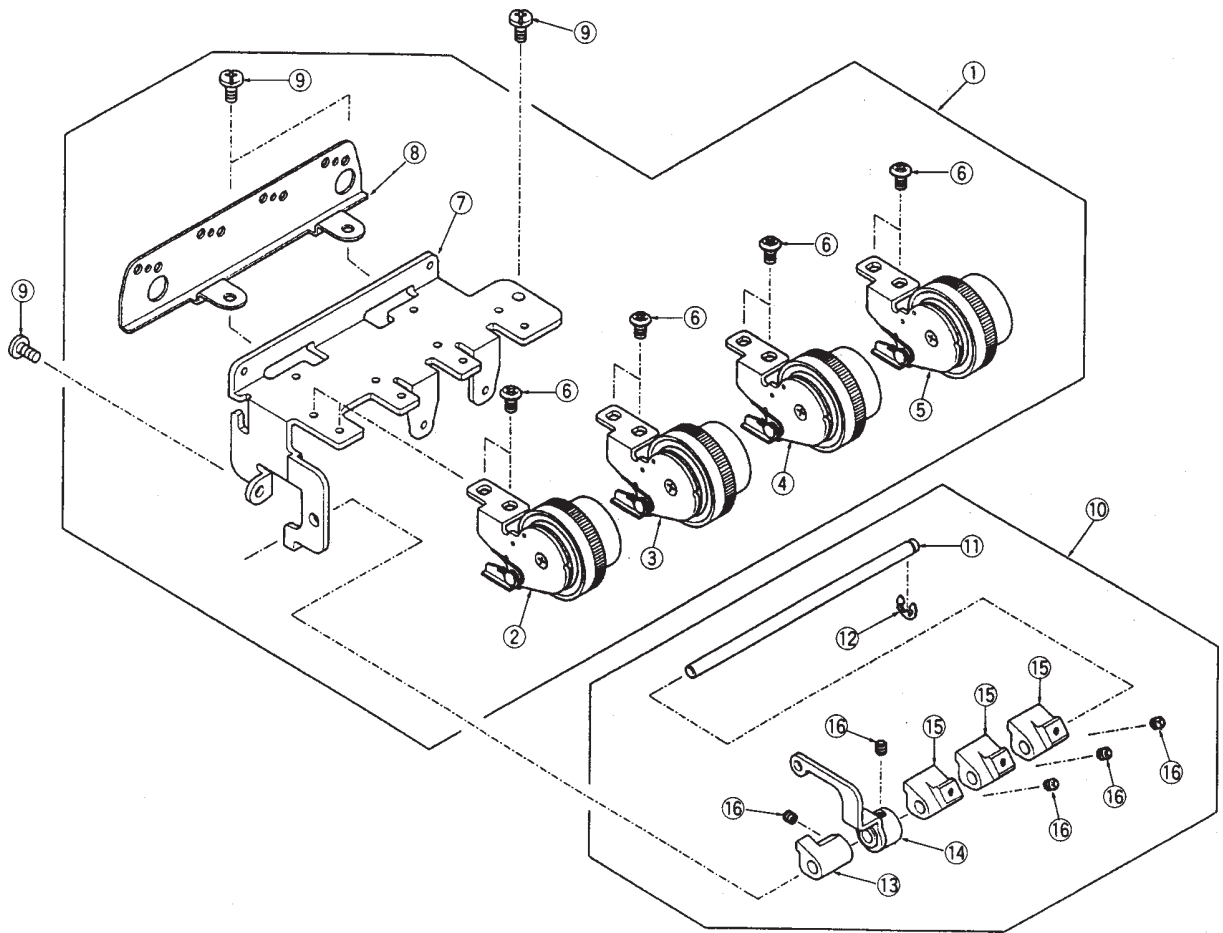

Ref. No.	Part No.	Name
1	788612004	Thread tension dial set plate unit
2	788503001	Left needle thread tension dial unit
3	788504002	Right needle thread tension dial unit
4	788505003	Upper looper thread tension dial unit
5	788506004	Lower looper thread tension dial unit
6	810220003	Set screw
7	788049004	Thread tension dial set plate
8	787129006	Tension thread guide plate
9	000101404	Setscrew
10	788613005	Thread tension release shaft unit
11	788054002	Thread tension release shaft
12	000002507	Snap ring
13	788056004	Cam link
14	788055003	Thread tension release lever
15	788095005	Cam link (2)
16	000111201	Hexagon socket screw

Ref. No.	Part No.	Name
1	787656007	Feed regulator unit
2	787074005	Feed regulator
3	787194002	Sub feed connecting arm (3)
4	787301004	Sub feed connecting arm spring
5	787067005	Feed bar link
6	787195003	Pin
7	787076007	Connecting arm pin
8	000111201	Hexagon socket screw
9	000103509	Set screw
10	787081005	Feed connecting link
11	000002105	Snap ring
12	787613006	Main feed connecting arm (2) unit
13	787356004	Cover Plate
14	787067005	Feed bar link
15	787078009	Main feed connecting arm (2)
16	787198006	Main connecting shaft
17	787077008	Connecting arm supporter
18	650136009	Ring
19	810220003	Screw
20	787655109	Main feed connecting arm (B) unit
21	787270003	Sub feed connecting arm (B)
22	000001609	Snap ring
23	625144002	Feed bar bushing (front)
24	787193001	Main feed connecting arm (2)
25	787628206	Side cover unit
26	787161000	Side cover
27	787162001	Spring set plate
28	000149301	Set screw
29	787163002	Spring
30	000078319	Set screw
31	000160009	Adjustable nut
32	000104902	Set screw
33	787165004	Hinge
34	787507002	Side cover hinge unit
35	000101404	Setscrew
36	000115700	Set screw
37	000081005	Screw