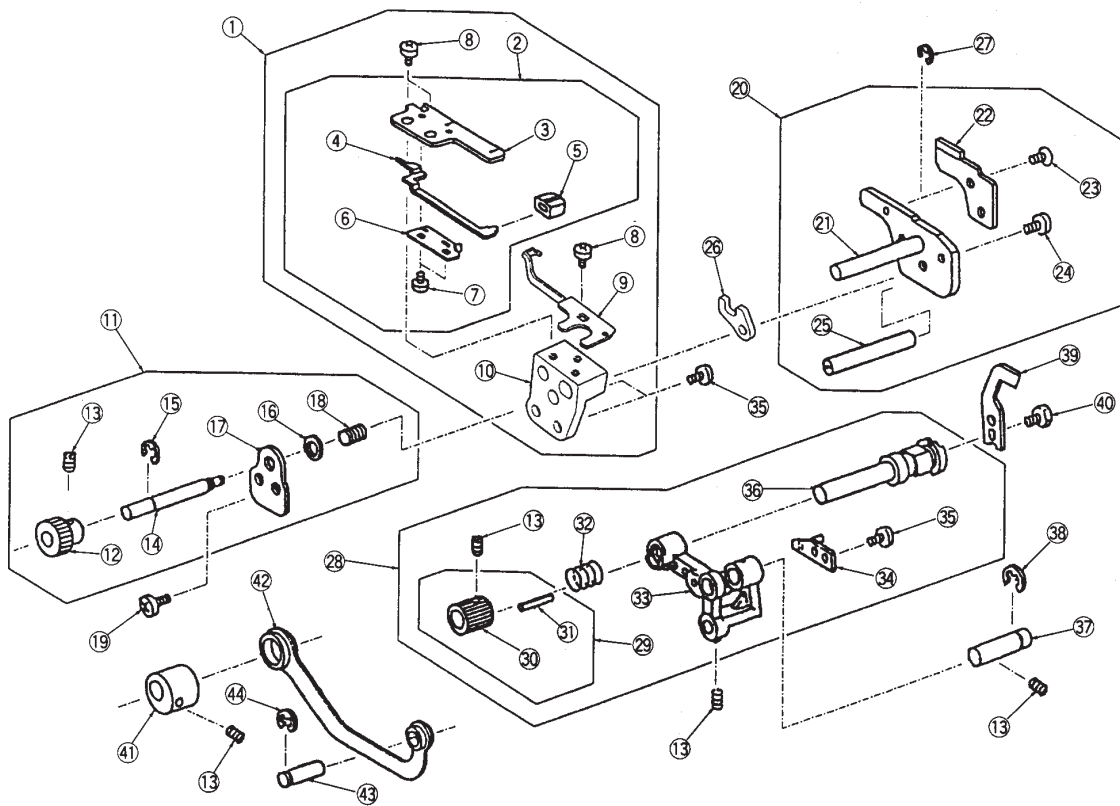

Ref. No.	Part No.	Name
1	788604003	Chaining finger set plate unit
2	788605004	Chaining finger unit
3	788016002	Chaining finger set plate
4	788017003	Chaining finger
5	787041003	Needle plate selling knob
6	788018004	Chaining finger spring
7	820373003	Set screw
8	000078320	Set screw
9	788019005	Fixed needle guard
10	788015001	Chaining finger bracket
11	788619001	Chaining finger bracket unit
12	787050005	Lower knife release knob
13	000111201	Hexagon socket screw
14	788020009	Lower knife adjusting bar
15	000002507	Snap ring
16	000070300	Washer
17	787046008	Guide plate
18	787048000	Spring
19	000081005	Set screw
20	788603002	Lower knife unit
21	788012008	Lower knife set plate
22	788013009	Lower knife
23	000102221	Setscrew
24	000114710	Setscrew
25	788014000	Lower knife shaft
26	788021000	Nut
27	000001207	Snap ring
28	788602001	Upper knife drive arm unit
29	784607•E	Upper knife knob unit
30	784044007	Upper knife knob
31	000003601	Spring pin
32	784043006	Spring
33	788097007	Upper knife drive arm
34	784041004	Upper knife guide
35	810220003	Set screw
36	788009002	Upper knife supporter
37	787022008	Pin
38	000002909	Snap ring
39	788011007	Upper knife
40	624303008	Hexagon bolt
41	788008001	Upper knife drive cam
42	787032001	Upper knife connecting rod
43	787012005	Pin
44	000001609	Snap ring