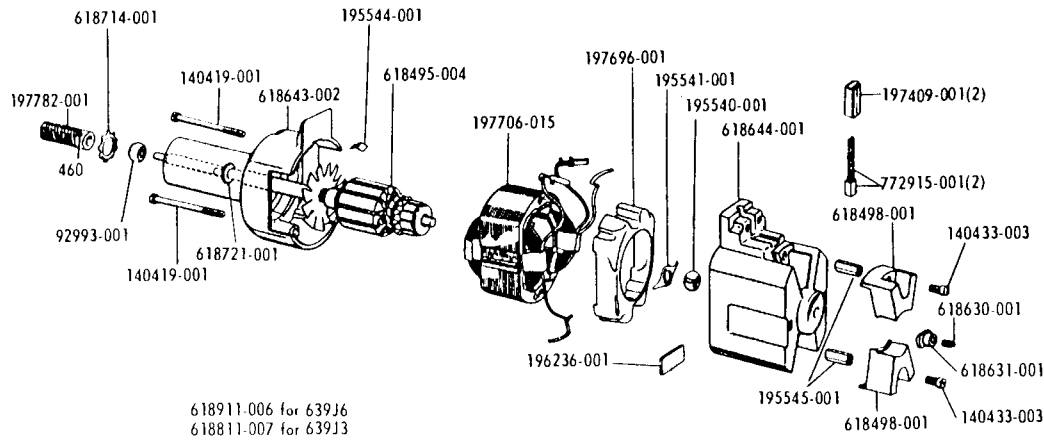

Electrical Parts—Machines Nos. 639J3, 639J6 and 639J7