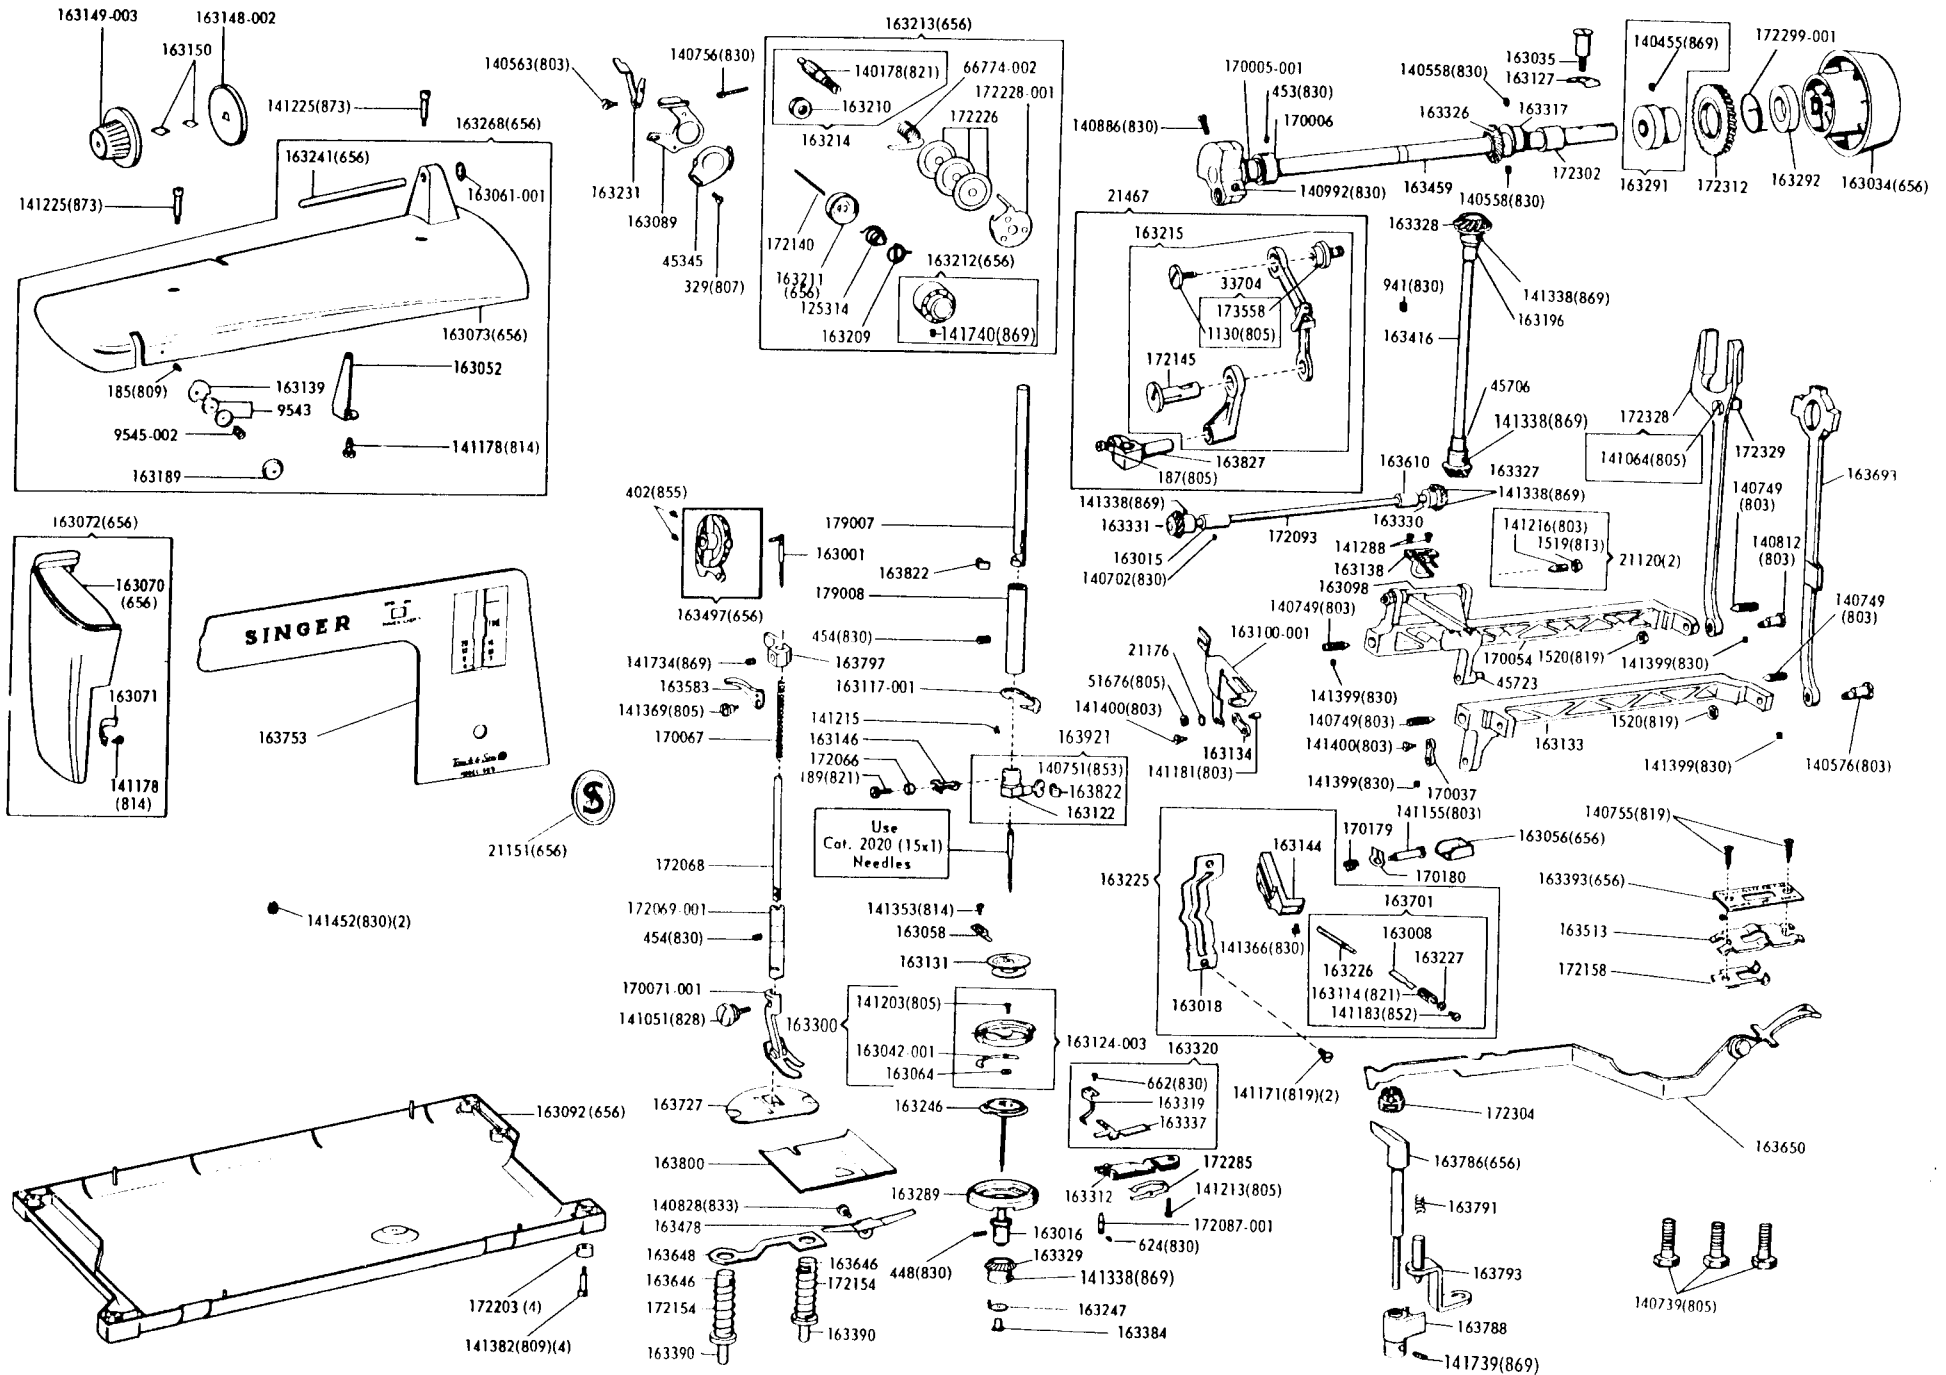

**SINGER**  
**639J3/639J6/639J7**

# List of Parts—Machines Nos. 639J3, 639J6 and 639J7

Machine No. 639J

## ATTACHMENT SET 161933

- 21906 Chainstitch Attachment Loop Retainer Disc
- 21915 Chainstitch Attachment Throat Plate
- 81200 Binder (slotted)
- 161133 Tube of Oil
- 161166 Zipper Foot
- 161172 Seam Guide
- 161276 Lint Brush
- 161689 Chainstitch Attachment Set complete, Nos. 21906, 21915 and 163455
- 161932 Attachment Box
- 163131 Rotating Hook Bobbin (2)
- 163455 Chainstitch Attachment Thread Guide
- Needle Cat. 2020, Size 14 (3)
- Needle Cat. 2020, Size 11 (3)

# List of Parts—Machines Nos. 639J3, 639J6 and 639J7